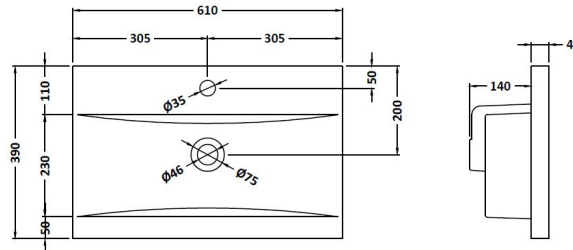

### Product Dimensions

Height (mm):	540
Width (mm):	600
Depth (mm):	383
Nett Weight (kg):	21.5

### Packaging Dimensions

Height (mm):	560
Width (mm):	520
Depth (mm):	405
Gross Weight (kg):	22

### Outer Box Dimensions (If Applicable)

Height (mm):	
Width (mm):	
Depth (mm):	
Gross Weight (kg):	
Barcode:	5056462660288

### Product Dimensions

Height (mm):	0
Width (mm):	0
Depth (mm):	0
Nett Weight (kg):	11