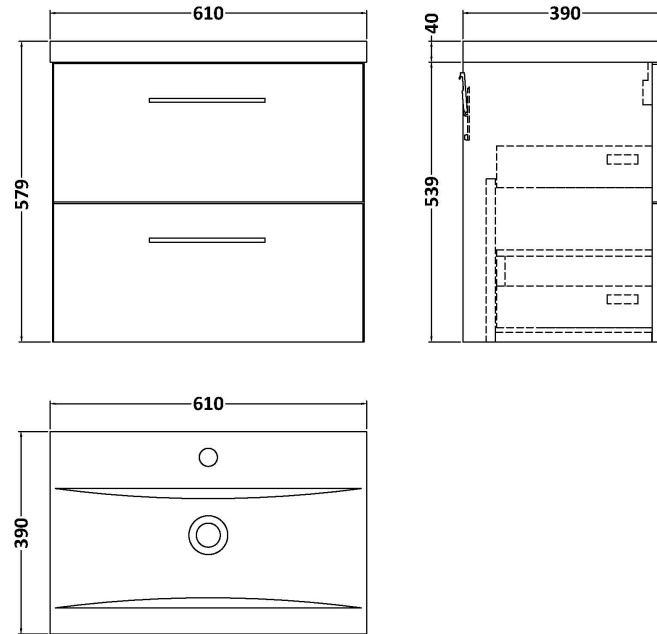

Sales Code: ARN624A

Description: 600 Wh 2-Drawer Vanity & Basin 1

Packaging Details

Barcode: 5056462668420