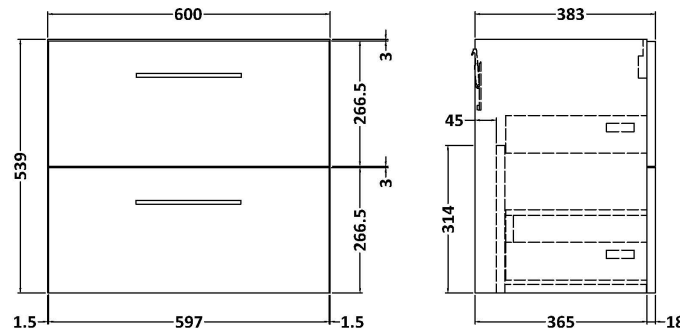

### Product Dimensions

Height (mm):	540
Width (mm):	600
Depth (mm):	383
Nett Weight (kg):	21.5

### Packaging Dimensions

Height (mm):	560
Width (mm):	520
Depth (mm):	405
Gross Weight (kg):	22

### Outer Box Dimensions (If Applicable)

Height (mm):	
Width (mm):	
Depth (mm):	
Gross Weight (kg):	
Barcode:	5056462660288

### Packaging Dimensions

Height (mm):	200
Width (mm):	410
Depth (mm):	630
Gross Weight (kg):	11