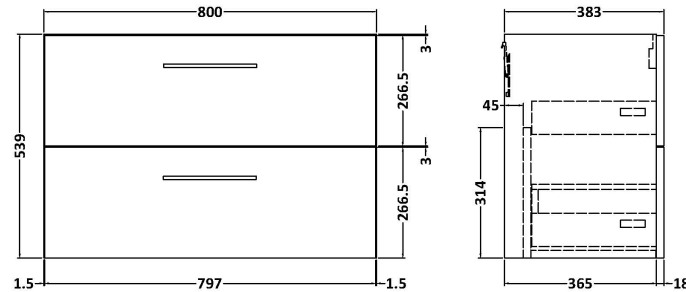

Sales Code: ARN2526A

Description: 800 Wh 2-Drawer Vanity & Basin 1

Packaging Details

Barcode: 5056462669205

Sales Code: NVF2526

Description: 800 Wh 2-Drawer Unit (365 Deep)

Product Dimensions

Height (mm):	539
Width (mm):	800
Depth (mm):	383
Nett Weight (kg):	33.5

Packaging Dimensions

Height (mm):	560
Width (mm):	820
Depth (mm):	405
Gross Weight (kg):	34

Packaging Data

Box Colour:	Brown Cardboard Box
Box Qty:	0
Label Size:	0 x 0
Label Colour:	White Label
Label Qty:	0

Outer Box Dimensions (If Applicable)

Height (mm):	
Width (mm):	
Depth (mm):	
Gross Weight (kg):	
Barcode:	5056462660035

Product Details

Country of Origin:	United Kingdom
Fitting Instruction:	No
CE & UKCA:	N/A
FSC Certified Materials:	Yes
Colour:	Grey Vicenza Oak
Construction Method:	Cam & Wood Dowel
Construction Type:	Rigid
Cabinet Finish:	MFC Textured Woodgrain
Fascia Finish:	MFC Textured Woodgrain
Cabinet Thickness (mm):	18
Fascia Thickness (mm):	18
Drawer Included:	Yes
Drawer Type:	80mm High Metal S/C Inc Galler
No of Shelves:	0
Hinge Type:	Not Applicable
Hinge Included:	Not Applicable
Adjustable Legs:	No, Not Required
Fixings Included:	Yes
Handle Style:	Contemporary
Waste Shroud:	Yes
Handle Included:	Yes, Supplied
Handle Type:	D-Shape

Sales Code: NVM015

Description: 800 Mid Edged Basin 1 Th

Product Dimensions

Height (mm):	0
Width (mm):	0
Depth (mm):	0
Nett Weight (kg):	15

Packaging Dimensions

Height (mm):	210
Width (mm):	410
Depth (mm):	830
Gross Weight (kg):	15