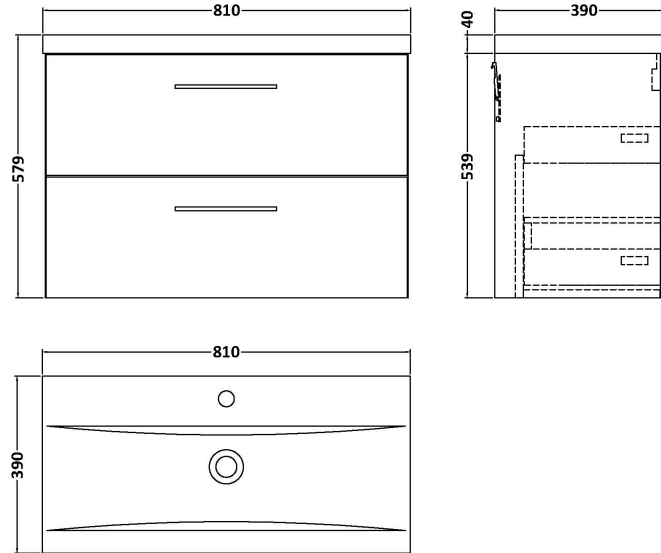

Sales Code: ARN2526A

Description: 800 Wh 2-Drawer Vanity & Basin 1

Packaging Details

Barcode: 5056462669205

Sales Code: NVF2526

Description: 800 Wh 2-Drawer Unit (365 Deep)

Product Dimensions

Height (mm):	539
Width (mm):	800
Depth (mm):	383
Nett Weight (kg):	33.5

Packaging Dimensions

Height (mm):	560
Width (mm):	820
Depth (mm):	405
Gross Weight (kg):	34

Packaging Data

Box Colour:	Brown Cardboard Box
Box Qty:	0
Label Size:	0 x 0
Label Colour:	White Label
Label Qty:	0

Outer Box Dimensions (If Applicable)

Height (mm):	
Width (mm):	
Depth (mm):	
Gross Weight (kg):	
Barcode:	5056462660035

Product Details

Country of Origin:	United Kingdom
Fitting Instruction:	No
CE & UKCA:	N/A
FSC Certified Materials:	Yes
Colour:	Grey Vicenza Oak
Construction Method:	Cam & Wood Dowel
Construction Type:	Rigid
Cabinet Finish:	MFC Textured Woodgrain
Fascia Finish:	MFC Textured Woodgrain
Cabinet Thickness (mm):	18
Fascia Thickness (mm):	18
Drawer Included:	Yes
Drawer Type:	80mm High Metal S/C Inc Galler
No of Shelves:	0
Hinge Type:	Not Applicable
Hinge Included:	Not Applicable
Adjustable Legs:	No, Not Required
Fixings Included:	Yes
Handle Style:	Contemporary
Waste Shroud:	Yes
Handle Included:	Yes, Supplied
Handle Type:	D-Shape

Sales Code: NVM015

Description: 800 Mid Edged Basin 1 Th

Product Dimensions

Height (mm):	0
Width (mm):	0
Depth (mm):	0
Nett Weight (kg):	15

Packaging Dimensions

Height (mm):	210
Width (mm):	410
Depth (mm):	830
Gross Weight (kg):	15