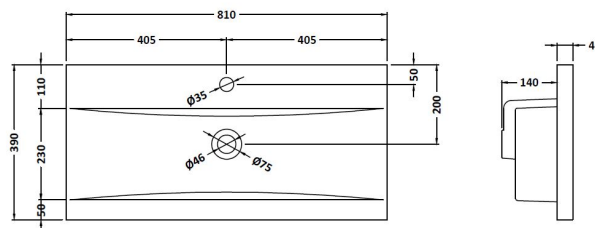

Packaging Dimensions

Height (mm):	560
Width (mm):	820
Depth (mm):	405
Gross Weight (kg):	34

Packaging Data

Box Colour:	Brown Cardboard Box
Box Qty:	0
Label Size:	0 x 0
Label Colour:	White Label
Label Qty:	0

Outer Box Dimensions (If Applicable)

Height (mm):	
Width (mm):	
Depth (mm):	
Gross Weight (kg):	
Barcode:	5056462660035

Product Details

Country of Origin:	United Kingdom
Fitting Instruction:	No
CE & UKCA:	N/A
FSC Certified Materials:	Yes
Colour:	Grey Vicenza Oak
Construction Method:	Cam & Wood Dowel
Construction Type:	Rigid
Cabinet Finish:	MFC Textured Woodgrain
Fascia Finish:	MFC Textured Woodgrain
Cabinet Thickness (mm):	18
Fascia Thickness (mm):	18
Drawer Included:	Yes
Drawer Type:	80mm High Metal S/C Inc Galler
No of Shelves:	0
Hinge Type:	Not Applicable
Hinge Included:	Not Applicable
Adjustable Legs:	No, Not Required
Fixings Included:	Yes
Handle Style:	Contemporary
Waste Shroud:	Yes
Handle Included:	Yes, Supplied
Handle Type:	D-Shape

Sales Code: NVM015

Description: 800 Mid Edged Basin 1 Th

Product Dimensions

Height (mm):	0
Width (mm):	0
Depth (mm):	0
Nett Weight (kg):	15

Packaging Dimensions

Height (mm):	210
Width (mm):	410
Depth (mm):	830
Gross Weight (kg):	15

Packaging Data

Box Colour:	Brown Cardboard Box
Box Qty:	0
Label Size:	0 x 0
Label Colour:	White Label
Label Qty:	0

Outer Box Dimensions (If Applicable)

Height (mm):	
Width (mm):	
Depth (mm):	
Gross Weight (kg):	
Barcode:	5055369043422