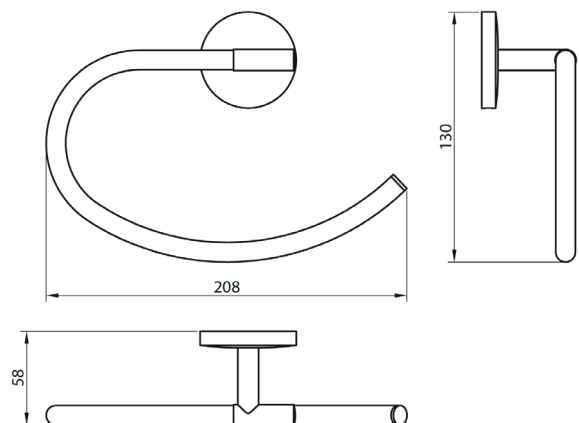

## Beta Towel Ring

Product Code: BETA-003

**SCUDO**  
BEAUTIFUL BATHROOMS

0330 124 7290

sales@scudo.co.uk - www.scudo.co.uk

Scudo is the trading name of Harrison Bathrooms Ltd. Whilst we endeavour to ensure that the product information is accurate we accept no liability for any information given. All images are for illustration purposes only. Product images and specification are subject to change. Measurement are in millimetres and are nominal.

Product Measurements	
Product Weight:	0.158kg
Product Width:	58mm
Product Height:	130mm
Product Depth:	N/A
Product Length:	208mm
Product Transportation	
Barcode:	5060713724872
Country of Origin:	China
Comodity Code:	8302500000
Primary Packed Measurements	
Packaged Weight:	0.25kg
Packaged Length:	140mm
Packaged Width:	80mm
Packaged Height:	210mm
Packaging Weight	
Card:	0.092kg
Paper:	N/A
Wood:	N/A
Plastic:	0.1kg
General Information	
Construction Material:	Brass
Installation Type:	Wall Mounted
Colour/Finish:	Chrome

**Dimensions**  
(measurements in mm)