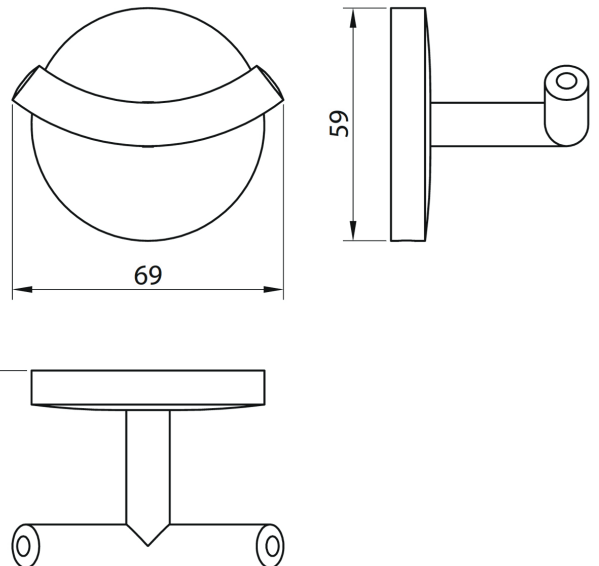

PRODUCT DATA SHEET

Beta Robe Hook Chrome

Product Code: BETA-004

SCUDO
BEAUTIFUL BATHROOMS

0330 124 7290

sales@scudo.co.uk - www.scudo.co.uk

Scudo is the trading name of Harrison Bathrooms Ltd. Whilst we endeavour to ensure that the product information is accurate we accept no liability for any information given. All images are for illustration purposes only. Product images and specification are subject to change. Measurement are in millimetres and are nominal.

Product Measurements

Product Weight:	0.108kg
Product Width:	50mm
Product Height:	59mm
Product Depth:	N/A
Product Length:	69mm

Product Transportation

Barcode:	5060713724889
Country of Origin:	China
Comodity Code:	8302500000

Primary Packed Measurements

Packaged Weight:	0.108kg
Packaged Length:	75mm
Packaged Width:	55mm
Packaged Height:	80mm

Packaging Weight

Card:	0.034kg
Paper:	N/A
Wood:	N/A
Plastic:	0.8kg

General Information

Construction Material:	Brass
Installation Type:	Wall Mounted
Colour/Finish:	Chrome

Dimensions
(measurements in mm)

LIFETIME GUARANTEE

We are confident in our products and we want our customer to be, we proudly give a lifetime guarantee on our taps and showers, further details can be found on our website