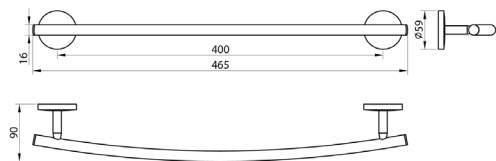

PRODUCT DATA SHEET

Beta Towel Bar Chrome

465mm

Product Code: BETA-008

0330 124 7290

sales@scudo.co.uk - www.scudo.co.uk

Scudo is the trading name of Harrison Bathrooms Ltd. Whilst we endeavour to ensure that the product information is accurate we accept no liability for any information given. All images are for illustration purposes only. Product images and specification are subject to change. Measurement are in millimetres and are nominal.

Product Measurements	
Product Weight:	0.239kg
Product Width:	465mm
Product Height:	59mm
Product Depth:	N/A
Product Length:	90mm
Product Transportation	
Barcode:	5060713724926
Country of Origin:	China
Comodity Code:	8302500000
Primary Packed Measurements	
Packaged Weight:	0.384kg
Packaged Length:	110mm
Packaged Width:	65mm
Packaged Height:	46.5mm
Packaging Weight	
Card:	0.145kg
Paper:	N/A
Wood:	N/A
Plastic:	N/A
General Information	
Construction Material:	Brass
Installation Type:	Wall Mounted
Colour/Finish:	Chrome

Dimensions

(measurements in mm)

LIFETIME GUARANTEE

We are confident in our products and we want our customer to be, we proudly give a lifetime guarantee on our taps and showers, further details can be found on our website