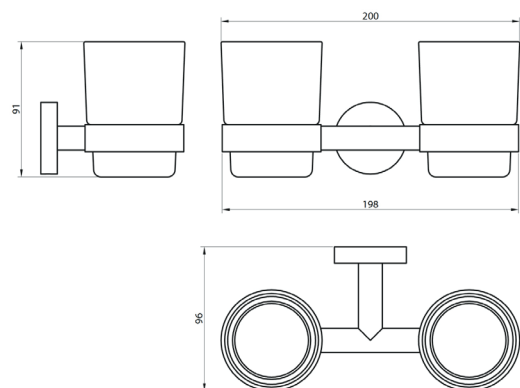

PRODUCT DATA SHEET

Delta Double Tumbler Chrome

Product Code: DELTA-002

SCUDO
BEAUTIFUL BATHROOMS

0330 124 7290

sales@scudo.co.uk - www.scudo.co.uk

Scudo is the trading name of Harrison Bathrooms Ltd. Whilst we endeavour to ensure that the product information is accurate we accept no liability for any information given. All images are for illustration purposes only. Product images and specification are subject to change. Measurement are in millimetres and are nominal.

| Product Measurements | |
|-----------------------------|---------------|
| Product Weight: | 0.621kg |
| Product Width: | 96mm |
| Product Height: | 91mm |
| Product Depth: | N/A |
| Product Length: | 200mm |
| Product Transportation | |
| Barcode: | 5060713724940 |
| Country of Origin: | China |
| Comodity Code: | 8302500000 |
| Primary Packed Measurements | |
| Packaged Weight: | 0.73kg |
| Packaged Length: | 185mm |
| Packaged Width: | 70mm |
| Packaged Height: | 205mm |
| Packaging Weight | |
| Card: | 0.109kg |
| Paper: | N/A |
| Wood: | N/A |
| Plastic: | 0.003kg |
| General Information | |
| Construction Material: | Brass |
| Installation Type: | Wall Mounted |
| Colour/Finish: | Chrome |

Dimensions
(measurements in mm)

LIFETIME GUARANTEE

We are confident in our products and we want our customer to be, we proudly give a lifetime guarantee on our taps and showers, further details can be found on our website