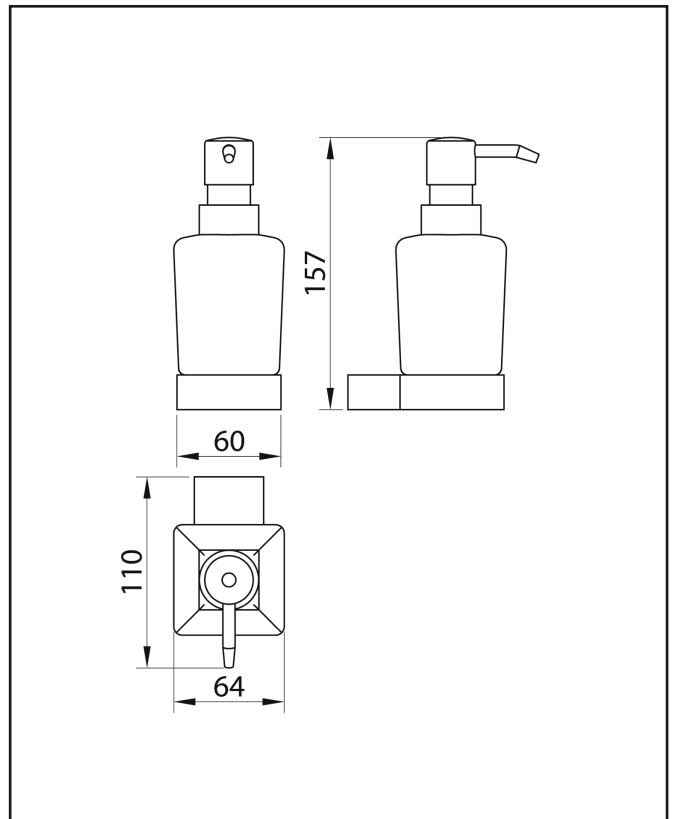

## Mono Black Soap Dispenser

Product Code: MONOACC-008

**SCUDO**  
BEAUTIFUL BATHROOMS

0330 124 7290

[sales@scudo.co.uk](mailto:sales@scudo.co.uk) - [www.scudo.co.uk](http://www.scudo.co.uk)

Scudo is the trading name of Harrison Bathrooms Ltd. Whilst we endeavour to ensure that the product information is accurate we accept no liability for any information given. All images are for illustration purposes only. Product images and specification are subject to change. Measurement are in millimetres and are nominal.

Product Measurements	
Product Weight:	0.588kg
Product Width:	110mm
Product Height:	157mm
Product Depth:	N/A
Product Length:	64mm
Product Transportation	
Barcode:	5060713724834
Country of Origin:	China
Comodity Code:	8302500000
Primary Packed Measurements	
Packaged Weight:	0.655kg
Packaged Length:	125mm
Packaged Width:	80mm
Packaged Height:	145mm
Packaging Weight	
Card:	0.077kg
Paper:	N/A
Wood:	N/A
Plastic:	0.004kg
General Information	
Construction Material:	Brass/Glass
Installation Type:	Wall Mounted
Colour/Finish:	Matt Black

**Dimensions**  
(measurements in mm)