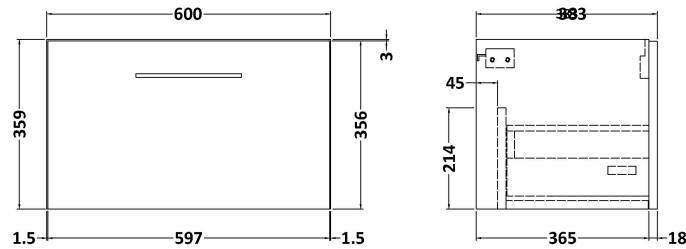

Sales Code: ARN822A

Description: 600 Wh 1-Drawer Vanity & Basin 1

Packaging Details

Barcode: 5056462667461

Sales Code: NVF822

Description: 600 Single Drawer Unit (365 Deep)

Product Dimensions

Height (mm):	359
Width (mm):	600
Depth (mm):	383
Nett Weight (kg):	13

Packaging Dimensions

Height (mm):	391
Width (mm):	632
Depth (mm):	391
Gross Weight (kg):	13.5

Packaging Data

Box Colour:	Brown Cardboard Box - Printed
Box Qty:	0
Label Size:	0 x 0
Label Colour:	White Label
Label Qty:	0

Sales Code: NVM013

Description: 600 Mid-Edged Basin 1 Th

Product Dimensions

Height (mm):	0
Width (mm):	0
Depth (mm):	0
Nett Weight (kg):	11

Packaging Dimensions

Height (mm):	200
Width (mm):	410
Depth (mm):	630
Gross Weight (kg):	11

Packaging Data

Box Colour:	Brown Cardboard Box - Printed
Box Qty:	0
Label Size:	0 x 0
Label Colour:	White Label
Label Qty:	0

Outer Box Dimensions (If Applicable)

Height (mm):	
Width (mm):	
Depth (mm):	
Gross Weight (kg):	
Barcode:	5055369043415