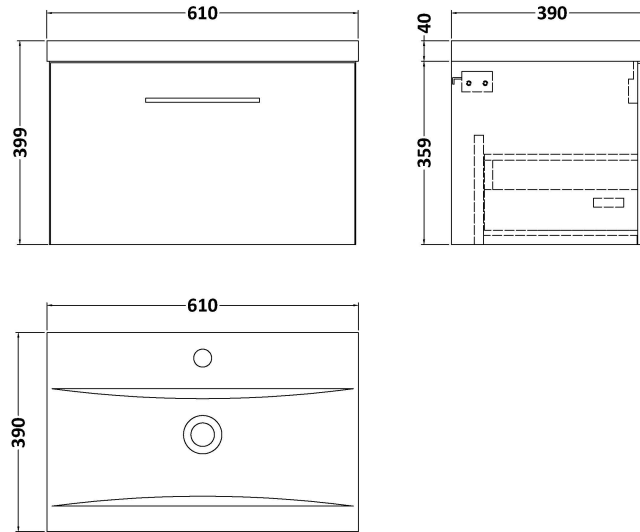

Sales Code: ARN822A

Description: 600 Wh 1-Drawer Vanity & Basin 1

Packaging Details

Barcode: 5056462667461

Sales Code: NVF822

Description: 600 Single Drawer Unit (365 Deep)

Product Dimensions

Height (mm):	359
Width (mm):	600
Depth (mm):	383
Nett Weight (kg):	13

Packaging Dimensions

Height (mm):	391
Width (mm):	632
Depth (mm):	391
Gross Weight (kg):	13.5

Packaging Data

Box Colour:	Brown Cardboard Box - Printed
Box Qty:	0
Label Size:	0 x 0
Label Colour:	White Label
Label Qty:	0

Outer Box Dimensions (If Applicable)

Height (mm):	
Width (mm):	
Depth (mm):	
Gross Weight (kg):	
Barcode:	5056462660806

Product Details

Country of Origin:	China
Fitting Instruction:	No
CE & UKCA:	N/A
FSC Certified Materials:	Yes
Colour:	Satin Green
Construction Method:	Cam & Wood Dowel
Construction Type:	Rigid
Cabinet Finish:	MFC Painted Matt
Fascia Finish:	Mdf Painted Matt
Cabinet Thickness (mm):	16
Fascia Thickness (mm):	18
Drawer Included:	Yes
Drawer Type:	80mm High Metal S/C Inc Galler
No of Shelves:	0
Hinge Type:	Not Applicable
Hinge Included:	Not Applicable
Adjustable Legs:	No, Not Required
Fixings Included:	Yes
Handle Style:	Contemporary
Waste Shroud:	Yes
Handle Included:	Yes, Supplied
Handle Type:	D-Shape

Sales Code: NVM013

Description: 600 Mid-Edged Basin 1 Th

Product Dimensions

Height (mm):	0
Width (mm):	0
Depth (mm):	0
Nett Weight (kg):	11

Packaging Dimensions

Height (mm):	200
Width (mm):	410
Depth (mm):	630
Gross Weight (kg):	11