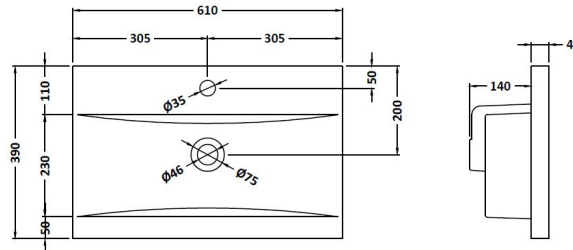

Packaging Dimensions

Height (mm):	391
Width (mm):	632
Depth (mm):	391
Gross Weight (kg):	13.5

Packaging Data

Box Colour:	Brown Cardboard Box - Printed
Box Qty:	0
Label Size:	0 x 0
Label Colour:	White Label
Label Qty:	0

Outer Box Dimensions (If Applicable)

Height (mm):	
Width (mm):	
Depth (mm):	
Gross Weight (kg):	
Barcode:	5056462660806

Product Details

Country of Origin:	China
Fitting Instruction:	No
CE & UKCA:	N/A
FSC Certified Materials:	Yes
Colour:	Satin Green
Construction Method:	Cam & Wood Dowel
Construction Type:	Rigid
Cabinet Finish:	MFC Painted Matt
Fascia Finish:	Mdf Painted Matt
Cabinet Thickness (mm):	16
Fascia Thickness (mm):	18
Drawer Included:	Yes
Drawer Type:	80mm High Metal S/C Inc Galler
No of Shelves:	0
Hinge Type:	Not Applicable
Hinge Included:	Not Applicable
Adjustable Legs:	No, Not Required
Fixings Included:	Yes
Handle Style:	Contemporary
Waste Shroud:	Yes
Handle Included:	Yes, Supplied
Handle Type:	D-Shape

Sales Code: NVM013

Description: 600 Mid-Edged Basin 1 Th

Product Dimensions

Height (mm):	0
Width (mm):	0
Depth (mm):	0
Nett Weight (kg):	11

Packaging Dimensions

Height (mm):	200
Width (mm):	410
Depth (mm):	630
Gross Weight (kg):	11

Packaging Data

Box Colour:	Brown Cardboard Box - Printed
Box Qty:	0
Label Size:	0 x 0
Label Colour:	White Label
Label Qty:	0

Outer Box Dimensions (If Applicable)

Height (mm):	
Width (mm):	
Depth (mm):	
Gross Weight (kg):	
Barcode:	5055369043415