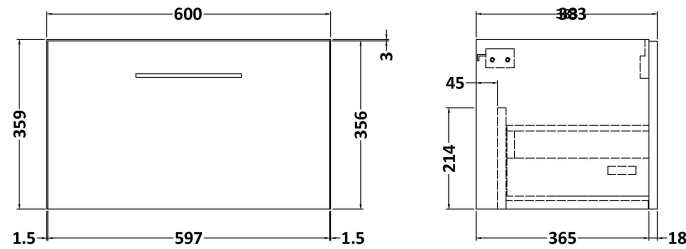

Sales Code: ARN1722A

Description: 600 Wh 1-Drawer Vanity & Basin 1

Packaging Details

Barcode: 5056462667706

Sales Code: NVF1722

Description: 600 Single Drawer Unit (365 Deep)

Product Dimensions

Height (mm):	359
Width (mm):	600
Depth (mm):	383
Nett Weight (kg):	13

Packaging Dimensions

Height (mm):	391
Width (mm):	632
Depth (mm):	391
Gross Weight (kg):	13.5

Packaging Data

Box Colour:	Brown Cardboard Box
Box Qty:	0
Label Size:	0 x 0
Label Colour:	White Label
Label Qty:	0

Outer Box Dimensions (If Applicable)

Height (mm):	
Width (mm):	
Depth (mm):	
Gross Weight (kg):	
Barcode:	5056462660844

Product Details

Country of Origin:	United Kingdom
Fitting Instruction:	No
CE & UKCA:	N/A
FSC Certified Materials:	Yes
Colour:	Electric Blue
Construction Method:	Cam & Wood Dowel
Construction Type:	Rigid
Cabinet Finish:	MFC Smooth Matt
Fascia Finish:	MFC Smooth Matt
Cabinet Thickness (mm):	18
Fascia Thickness (mm):	18
Drawer Included:	Yes
Drawer Type:	80mm High Metal S/C Inc Galler
No of Shelves:	0
Hinge Type:	Not Applicable
Hinge Included:	Not Applicable
Adjustable Legs:	No, Not Required
Fixings Included:	Yes
Handle Style:	Contemporary
Waste Shroud:	Yes
Handle Included:	Yes, Supplied
Handle Type:	D-Shape

Sales Code: NVM013

Description: 600 Mid-Edged Basin 1 Th

Product Dimensions

Height (mm):	0
Width (mm):	0
Depth (mm):	0
Nett Weight (kg):	11

Packaging Dimensions

Height (mm):	200
Width (mm):	410
Depth (mm):	630
Gross Weight (kg):	11