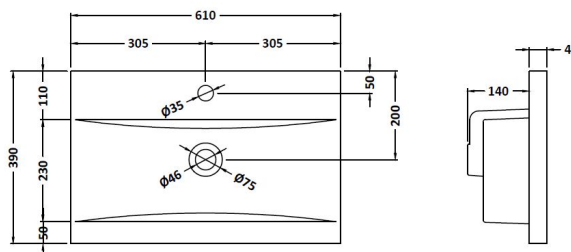

Packaging Dimensions

Height (mm):	391
Width (mm):	632
Depth (mm):	391
Gross Weight (kg):	13.5

Packaging Data

Box Colour:	Brown Cardboard Box
Box Qty:	0
Label Size:	0 x 0
Label Colour:	White Label
Label Qty:	0

Outer Box Dimensions (If Applicable)

Height (mm):	
Width (mm):	
Depth (mm):	
Gross Weight (kg):	
Barcode:	5056462660844

Product Details

Country of Origin:	United Kingdom
Fitting Instruction:	No
CE & UKCA:	N/A
FSC Certified Materials:	Yes
Colour:	Electric Blue
Construction Method:	Cam & Wood Dowel
Construction Type:	Rigid
Cabinet Finish:	MFC Smooth Matt
Fascia Finish:	MFC Smooth Matt
Cabinet Thickness (mm):	18
Fascia Thickness (mm):	18
Drawer Included:	Yes
Drawer Type:	80mm High Metal S/C Inc Galler
No of Shelves:	0
Hinge Type:	Not Applicable
Hinge Included:	Not Applicable
Adjustable Legs:	No, Not Required
Fixings Included:	Yes
Handle Style:	Contemporary
Waste Shroud:	Yes
Handle Included:	Yes, Supplied
Handle Type:	D-Shape

Sales Code: NVM013

Description: 600 Mid-Edged Basin 1 Th

Product Dimensions

Height (mm):	0
Width (mm):	0
Depth (mm):	0
Nett Weight (kg):	11

Packaging Dimensions

Height (mm):	200
Width (mm):	410
Depth (mm):	630
Gross Weight (kg):	11

Packaging Data

Box Colour:	Brown Cardboard Box - Printed
Box Qty:	0
Label Size:	0 x 0
Label Colour:	White Label
Label Qty:	0

Outer Box Dimensions (If Applicable)

Height (mm):	
Width (mm):	
Depth (mm):	
Gross Weight (kg):	
Barcode:	5055369043415