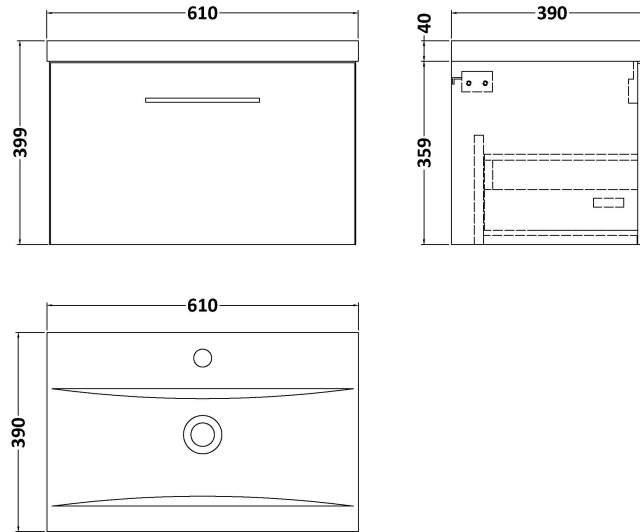

Sales Code: ARN1722A

Description: 600 Wh 1-Drawer Vanity & Basin 1

Packaging Details

Barcode: 5056462667706

Sales Code: NVF1722

Description: 600 Single Drawer Unit (365 Deep)

Product Dimensions

Height (mm):	359
Width (mm):	600
Depth (mm):	383
Nett Weight (kg):	13

Packaging Dimensions

Height (mm):	391
Width (mm):	632
Depth (mm):	391
Gross Weight (kg):	13.5

Packaging Data

Box Colour:	Brown Cardboard Box
Box Qty:	0
Label Size:	0 x 0
Label Colour:	White Label
Label Qty:	0

Outer Box Dimensions (If Applicable)

Height (mm):	
Width (mm):	
Depth (mm):	
Gross Weight (kg):	
Barcode:	5056462660844

Product Details

Country of Origin:	United Kingdom
Fitting Instruction:	No
CE & UKCA:	N/A
FSC Certified Materials:	Yes
Colour:	Electric Blue
Construction Method:	Cam & Wood Dowel
Construction Type:	Rigid
Cabinet Finish:	MFC Smooth Matt
Fascia Finish:	MFC Smooth Matt
Cabinet Thickness (mm):	18
Fascia Thickness (mm):	18
Drawer Included:	Yes
Drawer Type:	80mm High Metal S/C Inc Galler
No of Shelves:	0
Hinge Type:	Not Applicable
Hinge Included:	Not Applicable
Adjustable Legs:	No, Not Required
Fixings Included:	Yes
Handle Style:	Contemporary
Waste Shroud:	Yes
Handle Included:	Yes, Supplied
Handle Type:	D-Shape

Sales Code: NVM013

Description: 600 Mid-Edged Basin 1 Th

Product Dimensions

Height (mm):	0
Width (mm):	0
Depth (mm):	0
Nett Weight (kg):	11

Packaging Dimensions

Height (mm):	200
Width (mm):	410
Depth (mm):	630
Gross Weight (kg):	11