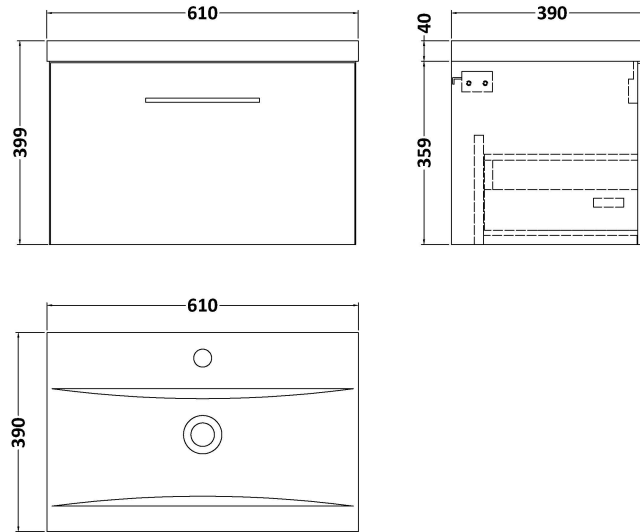

Sales Code: ARN622A

Description: 600 Wh 1-Drawer Vanity & Basin 1

Packaging Details

Barcode: 5056462667584

Sales Code: NVF622N

Description: 600 Single Drawer Unit (365 Deep)

Product Dimensions

Height (mm):	359
Width (mm):	600
Depth (mm):	383
Nett Weight (kg):	13

Packaging Dimensions

Height (mm):	391
Width (mm):	632
Depth (mm):	391
Gross Weight (kg):	13.5

Packaging Data

Box Colour:	Brown Cardboard Box
Box Qty:	0
Label Size:	0 x 0
Label Colour:	White Label
Label Qty:	0

Outer Box Dimensions (If Applicable)

Height (mm):	
Width (mm):	
Depth (mm):	
Gross Weight (kg):	
Barcode:	5056462660820

Product Details

Country of Origin:	United Kingdom
Fitting Instruction:	No
CE & UKCA:	N/A
FSC Certified Materials:	Yes
Colour:	Black Woodgrain
Construction Method:	Cam & Wood Dowel
Construction Type:	Rigid
Cabinet Finish:	MFC Textured Woodgrain
Fascia Finish:	MFC Textured Woodgrain
Cabinet Thickness (mm):	18
Fascia Thickness (mm):	18
Drawer Included:	Yes
Drawer Type:	80mm High Metal S/C Inc Galler
No of Shelves:	0
Hinge Type:	Not Applicable
Hinge Included:	Not Applicable
Adjustable Legs:	No, Not Required
Fixings Included:	Yes
Handle Style:	Contemporary
Waste Shroud:	Yes
Handle Included:	Yes, Supplied
Handle Type:	D-Shape

Sales Code: NVM013

Description: 600 Mid-Edged Basin 1 Th

Product Dimensions

Height (mm):	0
Width (mm):	0
Depth (mm):	0
Nett Weight (kg):	11

Packaging Dimensions

Height (mm):	200
Width (mm):	410
Depth (mm):	630
Gross Weight (kg):	11