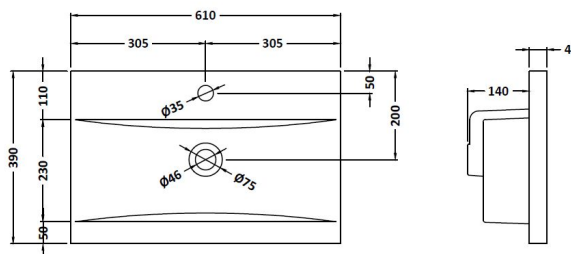

Packaging Dimensions

Height (mm):	391
Width (mm):	632
Depth (mm):	391
Gross Weight (kg):	13.5

Packaging Data

Box Colour:	Brown Cardboard Box
Box Qty:	0
Label Size:	0 x 0
Label Colour:	White Label
Label Qty:	0

Outer Box Dimensions (If Applicable)

Height (mm):	
Width (mm):	
Depth (mm):	
Gross Weight (kg):	
Barcode:	5056462660820

Product Details

Country of Origin:	United Kingdom
Fitting Instruction:	No
CE & UKCA:	N/A
FSC Certified Materials:	Yes
Colour:	Black Woodgrain
Construction Method:	Cam & Wood Dowel
Construction Type:	Rigid
Cabinet Finish:	MFC Textured Woodgrain
Fascia Finish:	MFC Textured Woodgrain
Cabinet Thickness (mm):	18
Fascia Thickness (mm):	18
Drawer Included:	Yes
Drawer Type:	80mm High Metal S/C Inc Galler
No of Shelves:	0
Hinge Type:	Not Applicable
Hinge Included:	Not Applicable
Adjustable Legs:	No, Not Required
Fixings Included:	Yes
Handle Style:	Contemporary
Waste Shroud:	Yes
Handle Included:	Yes, Supplied
Handle Type:	D-Shape

Sales Code: NVM013

Description: 600 Mid-Edged Basin 1 Th

Product Dimensions

Height (mm):	0
Width (mm):	0
Depth (mm):	0
Nett Weight (kg):	11

Packaging Dimensions

Height (mm):	200
Width (mm):	410
Depth (mm):	630
Gross Weight (kg):	11

Packaging Data

Box Colour:	Brown Cardboard Box - Printed
Box Qty:	0
Label Size:	0 x 0
Label Colour:	White Label
Label Qty:	0

Outer Box Dimensions (If Applicable)

Height (mm):	
Width (mm):	
Depth (mm):	
Gross Weight (kg):	
Barcode:	5055369043415