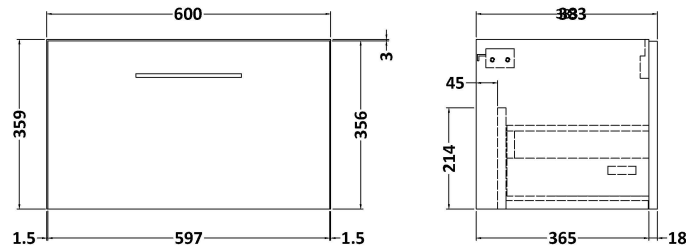

Sales Code: ARN622A

Description: 600 Wh 1-Drawer Vanity & Basin 1

Packaging Details

Barcode: 5056462667584

Sales Code: NVF622N

Description: 600 Single Drawer Unit (365 Deep)

Product Dimensions

Height (mm):	359
Width (mm):	600
Depth (mm):	383
Nett Weight (kg):	13

Packaging Dimensions

Height (mm):	391
Width (mm):	632
Depth (mm):	391
Gross Weight (kg):	13.5

Packaging Data

Box Colour:	Brown Cardboard Box
Box Qty:	0
Label Size:	0 x 0
Label Colour:	White Label
Label Qty:	0

Sales Code: NVM013

Description: 600 Mid-Edged Basin 1 Th

Product Dimensions

Height (mm):	0
Width (mm):	0
Depth (mm):	0
Nett Weight (kg):	11

Packaging Dimensions

Height (mm):	200
Width (mm):	410
Depth (mm):	630
Gross Weight (kg):	11

Packaging Data

Box Colour:	Brown Cardboard Box - Printed
Box Qty:	0
Label Size:	0 x 0
Label Colour:	White Label
Label Qty:	0

Outer Box Dimensions (If Applicable)

Height (mm):	
Width (mm):	
Depth (mm):	
Gross Weight (kg):	
Barcode:	5055369043415