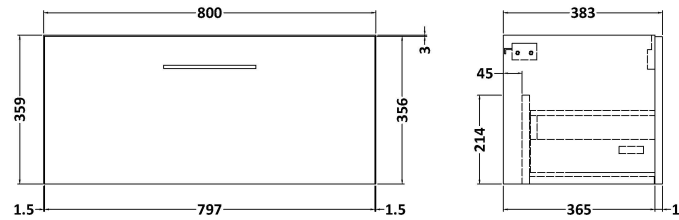

Sales Code: ARN525A

Description: 800 Wh 1-Drawer Vanity & Basin 1

Packaging Details

Barcode: 5056462668901

Sales Code: NVF525N

Description: 800 Single Drawer Unit (365 Deep)

Product Dimensions

Height (mm):	359
Width (mm):	800
Depth (mm):	383
Nett Weight (kg):	17

Packaging Dimensions

Height (mm):	391
Width (mm):	832
Depth (mm):	391
Gross Weight (kg):	17.5

Packaging Data

Box Colour:	Brown Cardboard Box
Box Qty:	0
Label Size:	0 x 0
Label Colour:	White Label
Label Qty:	0

Sales Code: NVM015

Description: 800 Mid Edged Basin 1 Th

Product Dimensions

Height (mm):	0
Width (mm):	0
Depth (mm):	0
Nett Weight (kg):	15

Packaging Dimensions

Height (mm):	210
Width (mm):	410
Depth (mm):	830
Gross Weight (kg):	15

Packaging Data

Box Colour:	Brown Cardboard Box
Box Qty:	0
Label Size:	0 x 0
Label Colour:	White Label
Label Qty:	0

Outer Box Dimensions (If Applicable)

Height (mm):	
Width (mm):	
Depth (mm):	
Gross Weight (kg):	
Barcode:	5055369043422