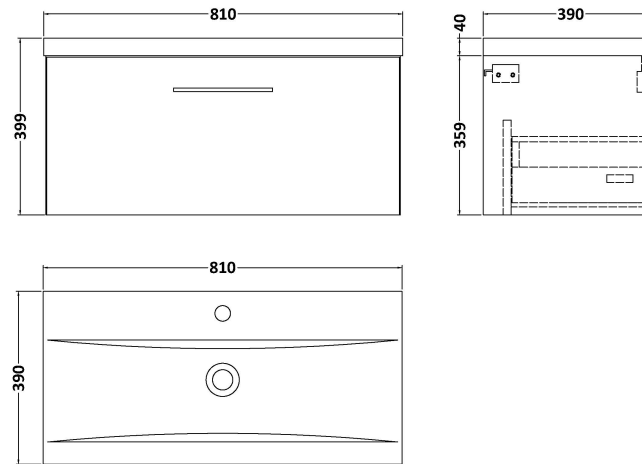

Sales Code: ARN525A

Description: 800 Wh 1-Drawer Vanity & Basin 1

Packaging Details

Barcode: 5056462668901

Sales Code: NVF525N

Description: 800 Single Drawer Unit (365 Deep)

Product Dimensions

Height (mm):	359
Width (mm):	800
Depth (mm):	383
Nett Weight (kg):	17

Packaging Dimensions

Height (mm):	391
Width (mm):	832
Depth (mm):	391
Gross Weight (kg):	17.5

Packaging Data

Box Colour:	Brown Cardboard Box
Box Qty:	0
Label Size:	0 x 0
Label Colour:	White Label
Label Qty:	0

Outer Box Dimensions (If Applicable)

Height (mm):	
Width (mm):	
Depth (mm):	
Gross Weight (kg):	
Barcode:	5056462660905

Product Details

Country of Origin:	United Kingdom
Fitting Instruction:	No
CE & UKCA:	N/A
FSC Certified Materials:	Yes
Colour:	Anthracite Woodgrain
Construction Method:	Cam & Wood Dowel
Construction Type:	Rigid
Cabinet Finish:	MFC Textured Woodgrain
Fascia Finish:	MFC Textured Woodgrain
Cabinet Thickness (mm):	18
Fascia Thickness (mm):	18
Drawer Included:	Yes
Drawer Type:	80mm High Metal S/C Inc Galler
No of Shelves:	0
Hinge Type:	Not Applicable
Hinge Included:	Not Applicable
Adjustable Legs:	No, Not Required
Fixings Included:	Yes
Handle Style:	Contemporary
Waste Shroud:	Yes
Handle Included:	Yes, Supplied
Handle Type:	D-Shape

Sales Code: NVM015

Description: 800 Mid Edged Basin 1 Th

Product Dimensions

Height (mm):	0
Width (mm):	0
Depth (mm):	0
Nett Weight (kg):	15

Packaging Dimensions

Height (mm):	210
Width (mm):	410
Depth (mm):	830
Gross Weight (kg):	15