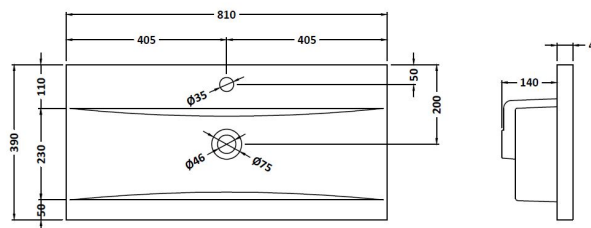

Packaging Dimensions

Height (mm):	391
Width (mm):	832
Depth (mm):	391
Gross Weight (kg):	17.5

Packaging Data

Box Colour:	Brown Cardboard Box
Box Qty:	0
Label Size:	0 x 0
Label Colour:	White Label
Label Qty:	0

Outer Box Dimensions (If Applicable)

Height (mm):	
Width (mm):	
Depth (mm):	
Gross Weight (kg):	
Barcode:	5056462660905

Product Details

Country of Origin:	United Kingdom
Fitting Instruction:	No
CE & UKCA:	N/A
FSC Certified Materials:	Yes
Colour:	Anthracite Woodgrain
Construction Method:	Cam & Wood Dowel
Construction Type:	Rigid
Cabinet Finish:	MFC Textured Woodgrain
Fascia Finish:	MFC Textured Woodgrain
Cabinet Thickness (mm):	18
Fascia Thickness (mm):	18
Drawer Included:	Yes
Drawer Type:	80mm High Metal S/C Inc Galler
No of Shelves:	0
Hinge Type:	Not Applicable
Hinge Included:	Not Applicable
Adjustable Legs:	No, Not Required
Fixings Included:	Yes
Handle Style:	Contemporary
Waste Shroud:	Yes
Handle Included:	Yes, Supplied
Handle Type:	D-Shape

Sales Code: NVM015

Description: 800 Mid Edged Basin 1 Th

Product Dimensions

Height (mm):	0
Width (mm):	0
Depth (mm):	0
Nett Weight (kg):	15

Packaging Dimensions

Height (mm):	210
Width (mm):	410
Depth (mm):	830
Gross Weight (kg):	15

Packaging Data

Box Colour:	Brown Cardboard Box
Box Qty:	0
Label Size:	0 x 0
Label Colour:	White Label
Label Qty:	0

Outer Box Dimensions (If Applicable)

Height (mm):	
Width (mm):	
Depth (mm):	
Gross Weight (kg):	
Barcode:	5055369043422