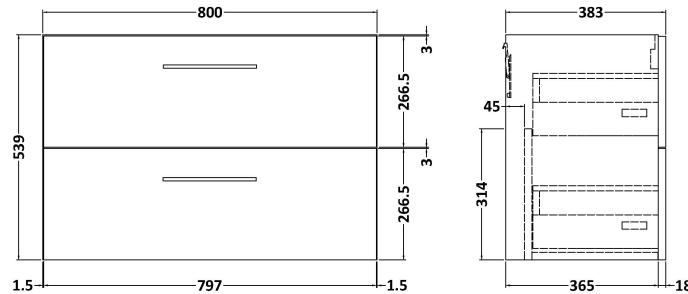

### Product Dimensions

Height (mm):	540
Width (mm):	800
Depth (mm):	383
Nett Weight (kg):	33.5

### Packaging Dimensions

Height (mm):	560
Width (mm):	820
Depth (mm):	405
Gross Weight (kg):	34

### Outer Box Dimensions (If Applicable)

Height (mm):	
Width (mm):	
Depth (mm):	
Gross Weight (kg):	
Barcode:	5056678402795

### Packaging Dimensions

Height (mm):	210
Width (mm):	410
Depth (mm):	830
Gross Weight (kg):	15