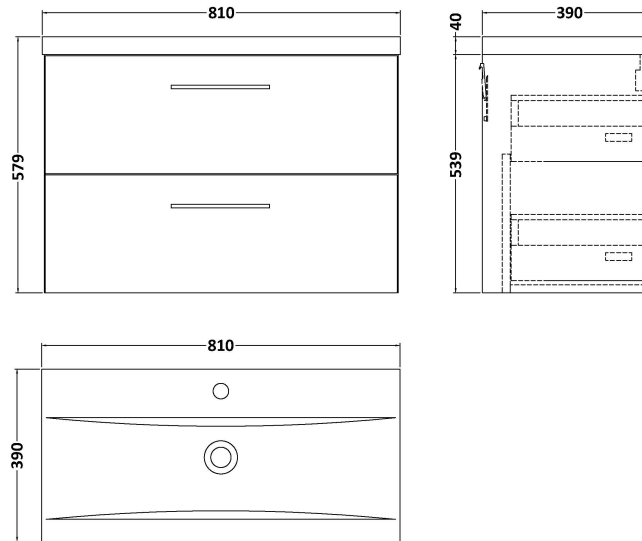

Sales Code: ARN1426A

Description: 800 Wh 2-Drawer Vanity & Basin 1

Packaging Details

Barcode: 5056678414811