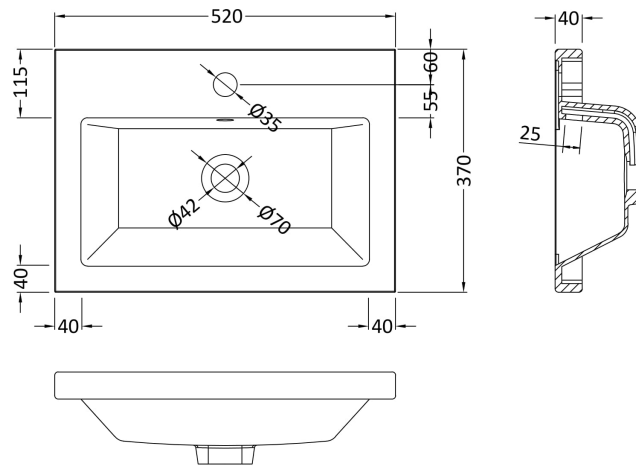

Sales Code: CBM312

Description: Ceramic Rear Tap Basin 505X360

Product Dimensions

Height (mm):	0
Width (mm):	0
Depth (mm):	0
Nett Weight (kg):	9

Packaging Dimensions

Height (mm):	555
Width (mm):	420
Depth (mm):	200
Gross Weight (kg):	9

Packaging Data

Box Colour:	Brown Cardboard Box - Printed
Box Qty:	0
Label Size:	0 x 0
Label Colour:	White Label
Label Qty:	0

Outer Box Dimensions (If Applicable)

Height (mm):	
Width (mm):	
Depth (mm):	
Gross Weight (kg):	
Barcode:	5056211875819

Product Details

Country of Origin:	China
Fitting Instruction:	No
Certification: CE & UKCA:	No
WRAS:	N/A
WRAS No:	N/A
Product Material:	Vitreous China
Fixing Supplied:	No

Pans/Bidets: Trap Style: Not Applicable Includes Seat: Not Applicable

Basins: Tap Hole: One Taphole Chain Stay Hole: No
Template: Not Required Waste Type Req: Slotted
Overflow Inc: Yes Overflow Cover: Yes
Inner Bowl Depth (mm): 103mm