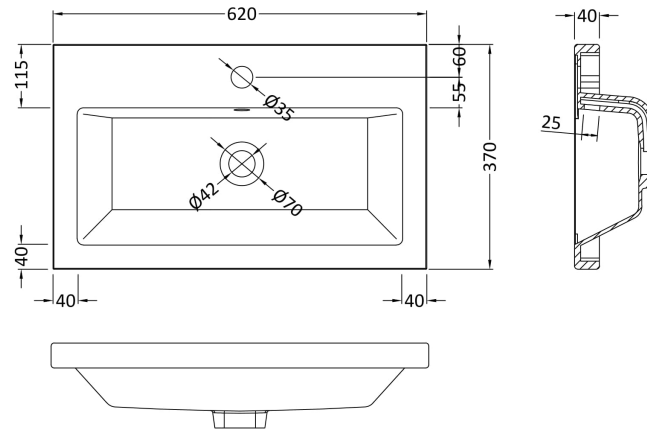

Sales Code: CBM313

Description: Ceramic Rear Tap Basin 605X360

Product Dimensions

| | |
|-------------------|----|
| Height (mm): | 0 |
| Width (mm): | 0 |
| Depth (mm): | 0 |
| Nett Weight (kg): | 10 |

Packaging Dimensions

| | |
|--------------------|-----|
| Height (mm): | 655 |
| Width (mm): | 420 |
| Depth (mm): | 200 |
| Gross Weight (kg): | 10 |

Packaging Data

| | |
|---------------|-------------------------------|
| Box Colour: | Brown Cardboard Box - Printed |
| Box Qty: | 0 |
| Label Size: | 0 x 0 |
| Label Colour: | White Label |
| Label Qty: | 0 |

Outer Box Dimensions (If Applicable)

| | |
|--------------------|---------------|
| Height (mm): | |
| Width (mm): | |
| Depth (mm): | |
| Gross Weight (kg): | |
| Barcode: | 5056211875833 |

Product Details

Cisterns: Operating Type: Not Applicable Fittings: Not Applicable
Lever Type: Not Applicable

Basins: Tap Hole: One Taphole Chain Stay Hole: No
Template: Not Required Waste Type Req: Slotted
Overflow Inc: Yes Overflow Cover: Yes
Inner Bowl Depth (mm): 103mm