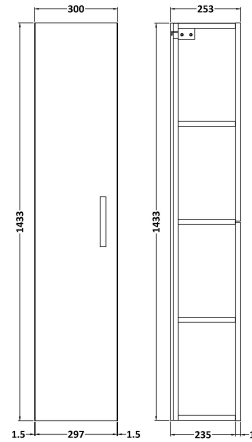

Sales Code: MOE2261

Description: Tall Wall Hung Unit Single Door

Product Dimensions

Height (mm):	1433
Width (mm):	300
Depth (mm):	253
Nett Weight (kg):	20.5

Packaging Dimensions

Height (mm):	275
Width (mm):	320
Depth (mm):	1455
Gross Weight (kg):	21

Packaging Data

Box Colour:	Brown Cardboard Box - Printed
Box Qty:	0
Label Size:	0 x 0
Label Colour:	White Label
Label Qty:	0

Outer Box Dimensions (If Applicable)

Height (mm):	
Width (mm):	
Depth (mm):	
Gross Weight (kg):	
Barcode:	5056678406083

Product Details

Country of Origin:	China
Fitting Instruction:	Yes
CE & UKCA:	N/A
FSC Certified Materials:	Yes
Colour:	Satin Grey
Construction Method:	Cam & Wood Dowel
Construction Type:	Rigid
Cabinet Finish:	MFC Painted Matt
Fascia Finish:	Mdf Painted Matt
Cabinet Thickness (mm):	16
Fascia Thickness (mm):	18
Drawer Included:	No
Drawer Type:	Not Applicable
No of Shelves:	3
Hinge Type:	95 Degree Soft Close
Hinge Included:	Yes, Supplied
Adjustable Legs:	No, Not Required
Fixings Included:	Yes
Handle Style:	Contemporary
Waste Shroud:	Not Applicable
Handle Included:	Yes, Supplied
Handle Type:	D-Shape