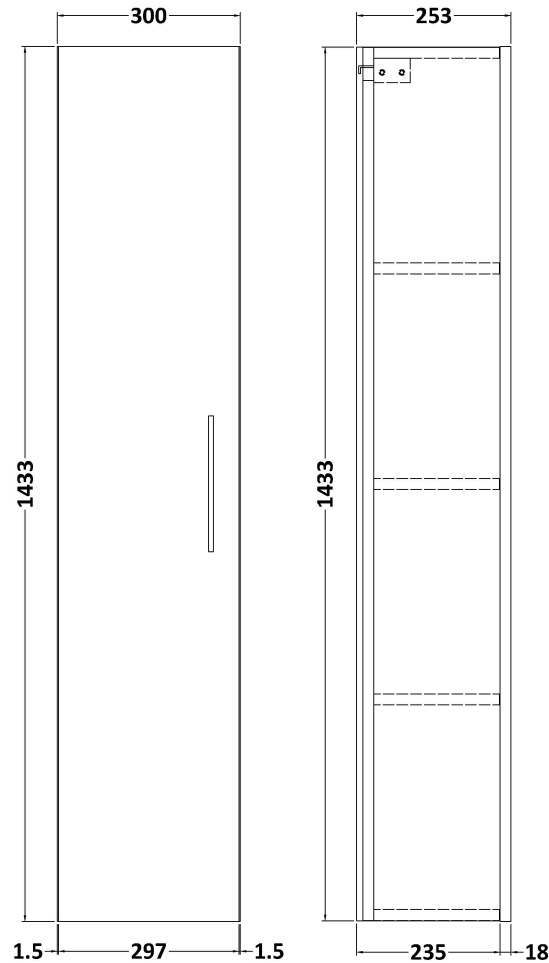

### Product Dimensions

Height (mm):	1433
Width (mm):	300
Depth (mm):	253
Nett Weight (kg):	20.5

### Packaging Dimensions

Height (mm):	275
Width (mm):	320
Depth (mm):	1455
Gross Weight (kg):	21

### Packaging Data

Box Colour:	Brown Cardboard Box - Printed
Box Qty:	0
Label Size:	0 x 0
Label Colour:	White Label
Label Qty:	0

### Outer Box Dimensions (If Applicable)

Height (mm):	
Width (mm):	
Depth (mm):	
Gross Weight (kg):	
Barcode:	5056462658155