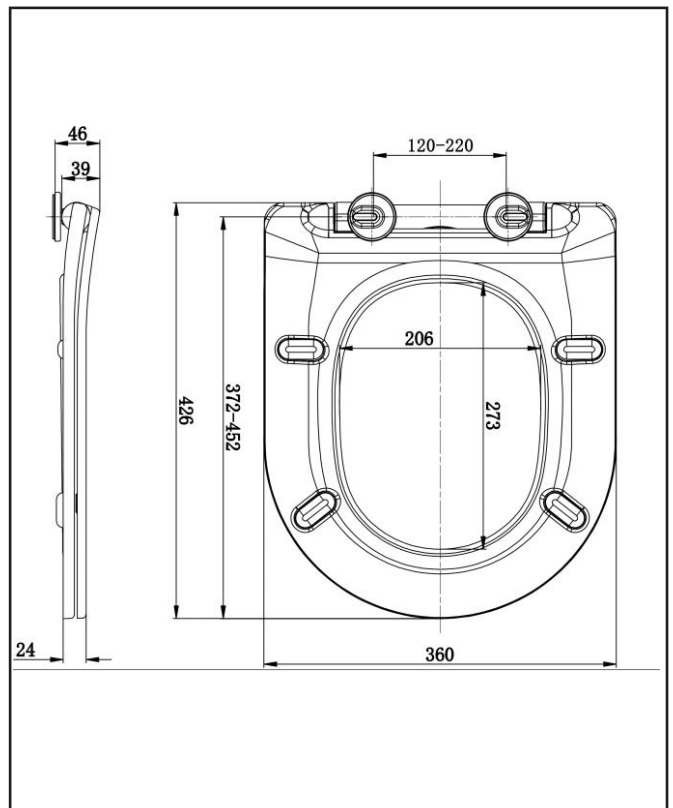

PRODUCT DATA SHEET

Slim Heavy Weight Soft Close Seat

Product Code: 999-SEAT-SLIM

SCUDO
BEAUTIFUL BATHROOMS

0330 124 7290

sales@scudo.co.uk - www.scudo.co.uk

Scudo is the trading name of Harrison Bathrooms Ltd. Whilst we endeavour to ensure that the product information is accurate we accept no liability for any information given. All images are for illustration purposes only. Product images and specification are subject to change. Measurement are in millimetres and are nominal.

Product Measurements	
Product Weight:	2kg
Product Width:	360mm
Product Height:	46mm
Product Depth:	426mm
Product Length:	N/A
Product Transportation	
Barcode:	5060500643195
Country of Origin:	China
Comodity Code:	3922200000
Primary Packed Measurements	
Packaged Weight:	2.4kg
Packaged Length:	440mm
Packaged Width:	385mm
Packaged Height:	60mm
Packaging Weight	
Card:	0.269kg
Paper:	N/A
Wood:	N/A
Plastic:	N/A
General Information	
Construction Material:	UREA plastic
Installation Type:	Top Fix
Colour / Finish:	White
Toilet Seat Specification	
Quick Release:	Yes
Soft Close:	Yes
Top or Bottom Fix:	Top Fix
Shape:	D-Shaped
Adjustment:	120-220mm
Compliance DOP	
N/A	

Dimensions
(measurements in mm)

LIFETIME GUARANTEE

We are confident in our products and we want our customer to be, we proudly give a lifetime guarantee on our taps and showers, further details can be found on our website