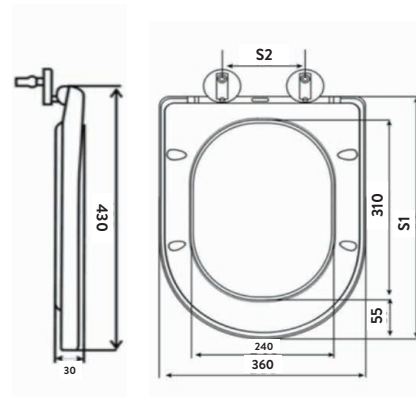

PRODUCT DATA SHEET

Wrap Over Seat

Product Code: 777-WRAP-SEAT

SCUDO
BEAUTIFUL BATHROOMS

0330 124 7290

sales@scudo.co.uk - www.scudo.co.uk

Scudo is the trading name of Harrison Bathrooms Ltd. Whilst we endeavour to ensure that the product information is accurate we accept no liability for any information given. All images are for illustration purposes only. Product images and specification are subject to change. Measurement are in millimetres and are nominal.

Product Name	777-WRAP-SEAT
Product Description	30mm Wrap Over Seat
Product Transportation	
Barcode	5060713720355
Country of origin	CH
Commodity code	3922200000
Product Measurements	
Product Weight (KG)	1
Product Width (mm)	360
Product Height (mm)	40
Product Depth (mm)	0
Product Length (mm)	430
Primary Packed Measurements	
Packaged Weight	1.5
Packed Length	445
Packed Width	380
Packed Height	60
Packaging Weights	
Card (kg)	0.3
Paper (kg)	0
Wood (kg)	0
Plastic (kg)	0
Compliance DOP	0

General Information	
Construction Material	ABS
Installation type	Top Fix
Colour / Finish	White
Toilet Seat Specification	
Quick release	Yes
Soft Close	Yes
Top or Bottom Fix	Top Fix
Shape	D-Shaped
Adjustment (mm)	45-200