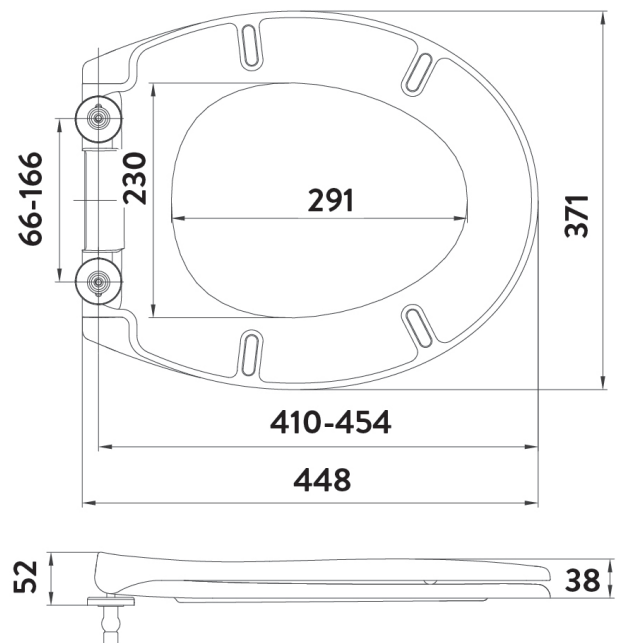

PRODUCT DATA SHEET

Universal PP Soft Close WC Seat

Product Code: SEAT003PP

SCUDO
BEAUTIFUL BATHROOMS

0330 124 7290

sales@scudo.co.uk - www.scudo.co.uk

Scudo is the trading name of Harrison Bathrooms Ltd. Whilst we endeavour to ensure that the product information is accurate we accept no liability for any information given. All images are for illustration purposes only. Product images and specification are subject to change. Measurement are in millimetres and are nominal.

Product Measurements	
Product Weight:	1.08kg
Product Width:	371mm
Product Height:	52mm
Product Depth:	N/A
Product Length:	448mm
Product Transportation	
Barcode:	5060500643188
Country of Origin:	China
Comodity Code:	3922200000
Primary Packed Measurements	
Packaged Weight:	1.48kg
Packaged Length:	375mm
Packaged Width:	50mm
Packaged Height:	455mm
Packaging Weight	
Card:	0.397kg
Paper:	N/A
Wood:	N/A
Plastic:	0.16kg
General Information	
Construction Material:	ABS
Installation Type:	Toilet Mounted
Colour / Finish:	White
Toilet Seat Specification	
Quick Release:	Yes
Soft Close:	Yes
Top or Bottom Fix:	Top Fix
Shape:	Round
Adjustment:	66-166mm
Compliance DOP	
N/A	

Dimensions
(measurements in mm)

LIFETIME GUARANTEE

We are confident in our products and we want our customer to be, we proudly give a lifetime guarantee on our taps and showers, further details can be found on our website