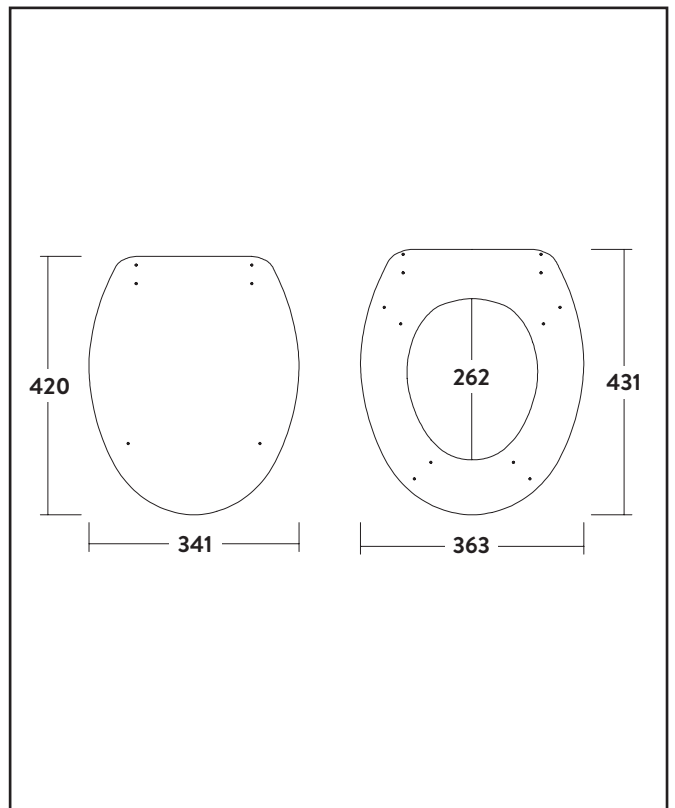

PRODUCT DATA SHEET

Wooden Soft Close Seat Gloss White

Product Code: WOODSEAT001

SCUDO
BEAUTIFUL BATHROOMS

0330 124 7290

sales@scudo.co.uk - www.scudo.co.uk

Scudo is the trading name of Harrison Bathrooms Ltd. Whilst we endeavour to ensure that the product information is accurate we accept no liability for any information given. All images are for illustration purposes only. Product images and specification are subject to change. Measurements are in millimetres and are nominal.

Product Name	WOODSEAT001
Product Description	High Gloss White Vinyl Wrap MDF Seat Soft Close Top Fix
Product Transportation	
Barcode	5060713720263
Country of origin	UK
Commodity code	9403609000
Product Measurements	
Product Weight (KG)	0.4
Product Width (mm)	363
Product Height (mm)	431
Product Depth (mm)	262
Product Length (mm)	431
Primary Packed Measurements	
Packaged Weight	7
Packed Length	500
Packed Width	500
Packed Height	100
Packaging Weights	
Card (kg)	0.53
Paper (kg)	0
Wood (kg)	0
Plastic (kg)	0
Compliance DOP	N/a

General Information	
Construction Material	MDF
Installation type	Top Fix
Colour / Finish	GLOSS WHITE
Toilet Seat Specification	
Quick release	Yes
Soft Close	Yes
Top or Bottom Fix	Top Fix
Shape	Round
Adjustment (mm)	100-200