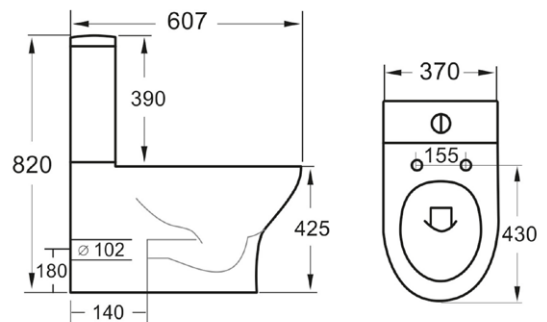

## Deia Closed Back Pan

Product Code: DEIAI009

**SCUDO**  
BEAUTIFUL BATHROOMS

0330 124 7290

sales@scudo.co.uk - www.scudo.co.uk

Scudo is the trading name of Harrison Bathrooms Ltd. Whilst we endeavour to ensure that the product information is accurate we accept no liability for any information given. All images are for illustration purposes only. Product images and specification are subject to change. Measurement are in millimetres and are nominal.

Product Name	DEIA009
Product Description	425mm Rimless Pan Closed Back
<b>Product Transportation</b>	
Barcode	5060713720560
Country of origin	CH
Commodity code	6910100000
<b>Product Measurements</b>	
Product Weight (KG)	31.3
Product Width (mm)	370
Product Height (mm)	425
Product Depth (mm)	0
Product Length (mm)	607
<b>Primary Packed Measurements</b>	
Packaged Weight	31.5
Packed Length	620
Packed Width	390
Packed Height	445
<b>Packaging Weights</b>	
Card (kg)	1.3
Paper (kg)	0
Wood (kg)	0
Plastic (kg)	0
Compliance DOP	HBDOC102, HBDOC103

<b>General Information</b>	
Construction Material	Ceramic
Installation type	Floor Mounted
Colour / Finish	White
<b>WC Pan Specification</b>	
Projection (mm)	607
Toilet Pan Height (mm)	425
Pan Fixing Kit Included	Yes
Seat Included	No
Shape	Round
Type	Close Couple
<b>Waste Connection Specification</b>	
Floor to centre of soil pipe (mm)	180
Wall to start of soil pipe (mm)	140