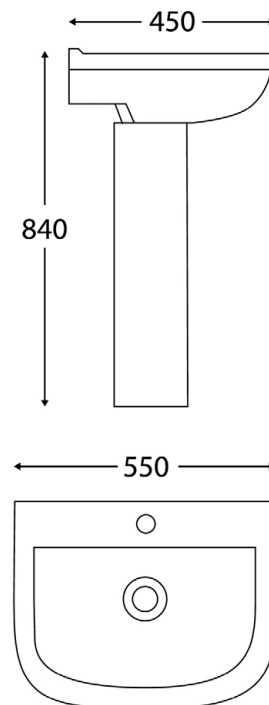

PRODUCT DATA SHEET

Porto Pedestal

Product Code: PORTO004

SCUDO
BEAUTIFUL BATHROOMS

0330 124 7290

sales@scudo.co.uk - www.scudo.co.uk

Scudo is the trading name of Harrison Bathrooms Ltd. Whilst we endeavour to ensure that the product information is accurate we accept no liability for any information given. All images are for illustration purposes only. Product images and specification are subject to change. Measurement are in millimetres and are nominal.

Product Name	PORTO004
Product Description	Porto Pedestal
Product Transportation	
Barcode	5060500642150
Country of origin	CH
Commodity code	6910100000
Product Measurements	
Product Weight (KG)	12
Product Width (mm)	180
Product Height (mm)	180
Product Depth (mm)	670
Product Length (mm)	0
Primary Packed Measurements	
Packaged Weight	13
Packed Length	190
Packed Width	190
Packed Height	670
Packaging Weights	
Card (kg)	0.2
Paper (kg)	0
Wood (kg)	0
Plastic (kg)	0.2
Compliance DOP	HBDOC084 & HBDOC085

General Information	
Construction Material	Ceramic
Installation type	Floor Mounted
Colour / Finish	vitreous china
Basin Attributes	
Basin Type	0
Number of Tap Holes	0
Compatible Tap codes	0
Overflow	0
Recommended waste type	0
Compatible Waste Part Code	0
Inner Bowl Width (mm)	0
Inner Bowl Length (mm)	0
Inner Bowl Depth (mm)	0

Dimensions
(measurements in mm)

LIFETIME GUARANTEE

We are confident in our products and we want our customer to be, we proudly give a lifetime guarantee on our taps and showers, further details can be found on our website