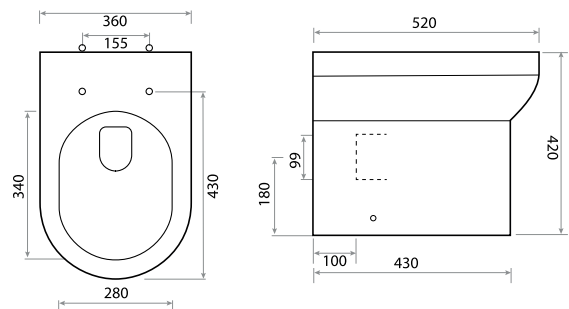

Product Measurements

| | |
|-----------------|-------|
| Product Weight: | 26kg |
| Product Width: | 370mm |
| Product Height: | 410mm |
| Product Depth: | 520mm |
| Product Length: | N/A |

Product Transportation

General Information Cistern

| | |
|------------------------|-----|
| Construction Material: | N/A |
| Installation Type: | N/A |
| Colour / Finish: | N/A |

WC Pan Specification

| | |
|--------------------------|--------------|
| Projection: | 520mm |
| Toilet Pan Height: | 420mm |
| Pan Fixing Kit Included: | Yes |
| Seat Included: | No |
| Shape: | D-Shape |
| Type: | Back to Wall |

Waste Connection Specification

| | |
|-------------------------------|-------|
| Floor to Centre of Soil Pipe: | 180mm |
| Wall to Start of Soil Pipe: | 100mm |

WC Cistern Specification

| | |
|-----------------------|-----|
| Water Inlet Location: | N/A |
| Flush Volume: | N/A |
| Flush Type: | N/A |

Compliance DOP

HBD0C046 / HBD0C047

Dimensions

(measurements in mm)

LIFETIME GUARANTEE

We are confident in our products and we want our customer to be, we proudly give a lifetime guarantee on our taps and showers, further details can be found on our website