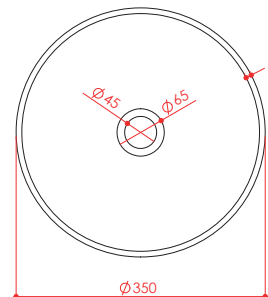

Product Name	BASINMB-350-ARABESCATO
Product Description	Marble Basin Venato White 350x350x120 Honed
Product Transportation	
Barcode	5060964936079
Country of origin	CH
Commodity code	6802919000
Product Measurements	
Product Weight (KG)	14.50
Product Width (mm)	350
Product Height (mm)	120
Product Depth (mm)	350
Product Length (mm)	0
Primary Packed Measurements	
Packaged Weight	15.1
Packed Length	410
Packed Width	180
Packed Height	410
Packaging Weights	
Card (kg)	0.6
Paper (kg)	0
Wood (kg)	0
Plastic (kg)	0
Compliance DOP	N/A

General Information	
Construction Material	Marble
Installation type	Furniture mounted
Colour / Finish	Venato White
Basin Attributes	
Basin Type	Counter Top
Number of Tap Holes	0
Compatible Tap codes	Wall Mounted or Tall Tap
Overflow	Yes
Recommended waste type	Unslotted / Universal
Inner Bowl Width (mm)	334
Inner Bowl Length (mm)	334
Inner Bowl Depth (mm)	100

### Dimensions (measurements in mm)