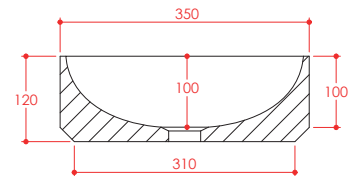

Product Name	BASINMB-350-ARABESCATO
Product Description	Marble Basin Venato White 350x350x120 Honed
Product Transportation	
Barcode	5060964936079
Country of origin	CH
Commodity code	6802919000
Product Measurements	
Product Weight (KG)	14.50
Product Width (mm)	350
Product Height (mm)	120
Product Depth (mm)	350
Product Length (mm)	0
Primary Packed Measurements	
Packaged Weight	15.1
Packed Length	410
Packed Width	180
Packed Height	410
Packaging Weights	
Card (kg)	0.6
Paper (kg)	0
Wood (kg)	0
Plastic (kg)	0
Compliance DOP	N/A

General Information	
Construction Material	Marble
Installation type	Furniture mounted
Colour / Finish	Venato White
Basin Attributes	
Basin Type	Counter Top
Number of Tap Holes	0
Compatible Tap codes	Wall Mounted or Tall Tap
Overflow	Yes
Recommended waste type	Unslotted / Universal
Inner Bowl Width (mm)	334
Inner Bowl Length (mm)	334
Inner Bowl Depth (mm)	100

### Dimensions (measurements in mm)