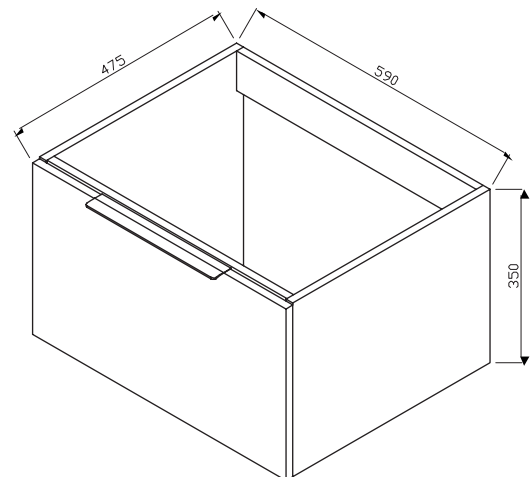

Product Measurements	
Product Weight:	16.4kg
Product Width:	480mm
Product Height:	350mm
Product Depth:	N/A
Product Length:	600mm
Product Transportation	
Barcode:	5060713722762
Country of Origin:	China
Comodity Code:	9403609000
Primary Packed Measurements	
Packaged Weight:	17.7kg
Packaged Length:	645mm
Packaged Width:	530mm
Packaged Height:	400mm
Packaging Weight	
Card:	1.1kg
Paper:	N/A
Wood:	N/A
Plastic:	0.01kg
General Information	
Construction Material:	Vinyl wrapped MDF
Installation Type:	Wall Mounted
Colour/Finish:	Melamine/Oak
Furniture Attributes	
Supplied Fully Assembled:	Yes
Numbers of Drawers:	1
Number of Doors:	0
Soft Close Doors/Drawers:	Yes
Moisture Resistant:	Yes
Internal Shelves:	N/A
Door Opening Width:	N/A
Draw Opening Distance:	325mm
Advised Concealed Cistern:	N/A
False Draws:	No
Number of False Draws:	N/A
Hinge Location:	N/A
Compatible Furniture Code:	AMBIENCE-FRAME-60X48X20
Compatible Basin Part Code:	AMBIENCE-BASIN60X48-GREY
Handles	
Handle Style:	Top Plate
Handle Finish:	Black
Handle Material:	Steel
Number of Handles:	1
Compliance DOP	
N/A	

**Dimensions**  
(measurements in mm)