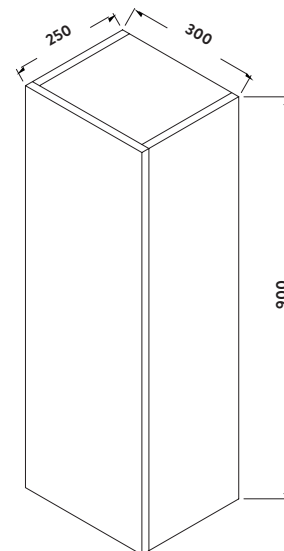

PRODUCT DATA SHEET

Ambience Tall Boy Cabinet Rustic Oak

Product Code: AMBIENCE-TALLBOY-RUSTIC

0330 124 7290

sales@scudo.co.uk - www.scudo.co.uk

Scudo is the trading name of Harrison Bathrooms Ltd. Whilst we endeavour to ensure that the product information is accurate we accept no liability for any information given. All images are for illustration purposes only. Product images and specification are subject to change. Measurement are in millimetres and are nominal.

Product Measurements	
Product Weight:	15.3kg
Product Width:	200mm
Product Height:	900mm
Product Depth:	350mm
Product Length:	N/A
Product Transportation	
Barcode:	5060713722823
Country of Origin:	China
Comodity Code:	9403609000
Primary Packed Measurements	
Packaged Weight:	17kg
Packaged Length:	950mm
Packaged Width:	350mm
Packaged Height:	250mm
Packaging Weight	
Card:	1.5kg
Paper:	N/A
Wood:	N/A
Plastic:	0.02kg
General Information	
Construction Material:	Melamine
Installation Type:	Wall Mounted
Colour/Finish:	Rustic Oak
Furniture Attributes	
Supplied Fully Assembled:	Yes
Numbers of Drawers:	0
Number of Doors:	1
Soft Close Doors/Drawers:	Yes
Moisture Resistant:	Yes
Internal Shelves:	2
Door Opening Width:	250mm
Draw Opening Distance:	N/A
Advised Concealed Cistern:	N/A
False Draws:	No
Number of False Draws:	N/A
Hinge Location:	Left
Compatible Furniture Code:	AMBIENCE-FRAME-30X25X20
Compatible Basin Part Code:	N/A
Handles	
Handle Style:	N/A
Handle Finish:	N/A
Handle Material:	N/A
Number of Handles:	N/A
Compliance DOP	