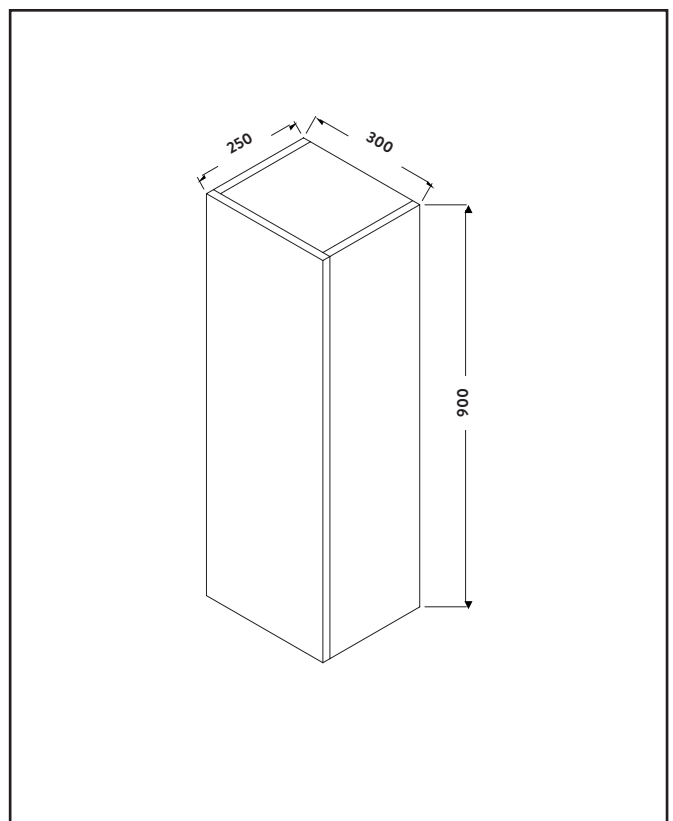

PRODUCT DATA SHEET

Ambience Tall Boy Cabinet

Grey Oak

Product Code: AMBIENCE-TALLBOY-GREYOAK

0330 124 7290

sales@scudo.co.uk - www.scudo.co.uk

SCUDO
BEAUTIFUL BATHROOMS

Scudo is the trading name of Harrison Bathrooms Ltd. Whilst we endeavour to ensure that the product information is accurate we accept no liability for any information given. All images are for illustration purposes only. Product images and specification are subject to change. Measurement are in millimetres and are nominal.

Product Measurements	
Product Weight:	15.3kg
Product Width:	200mm
Product Height:	900mm
Product Depth:	350mm
Product Length:	N/A
Product Transportation	
Barcode:	5060713722830
Country of Origin:	China
Comodity Code:	9403609000
Primary Packed Measurements	
Packaged Weight:	17kg
Packaged Length:	950mm
Packaged Width:	350mm
Packaged Height:	250mm
Packaging Weight	
Card:	1.5kg
Paper:	N/A
Wood:	N/A
Plastic:	0.02kg
General Information	
Construction Material:	Melamine
Installation Type:	Wall Mounted
Colour/Finish:	Grey Oak
Furniture Attributes	
Supplied Fully Assembled:	Yes
Numbers of Drawers:	0
Number of Doors:	1
Soft Close Doors/Drawers:	Yes
Moisture Resistant:	Yes
Internal Shelves:	2
Door Opening Width:	250mm
Draw Opening Distance:	N/A
Advised Concealed Cistern:	N/A
False Draws:	No
Number of False Draws:	N/A
Hinge Location:	Left
Compatible Furniture Code:	AMBIENCE-FRAME-30X25X20
Compatible Basin Part Code:	N/A
Handles	
Handle Style:	N/A
Handle Finish:	N/A
Handle Material:	N/A
Number of Handles:	N/A
Compliance DOP	