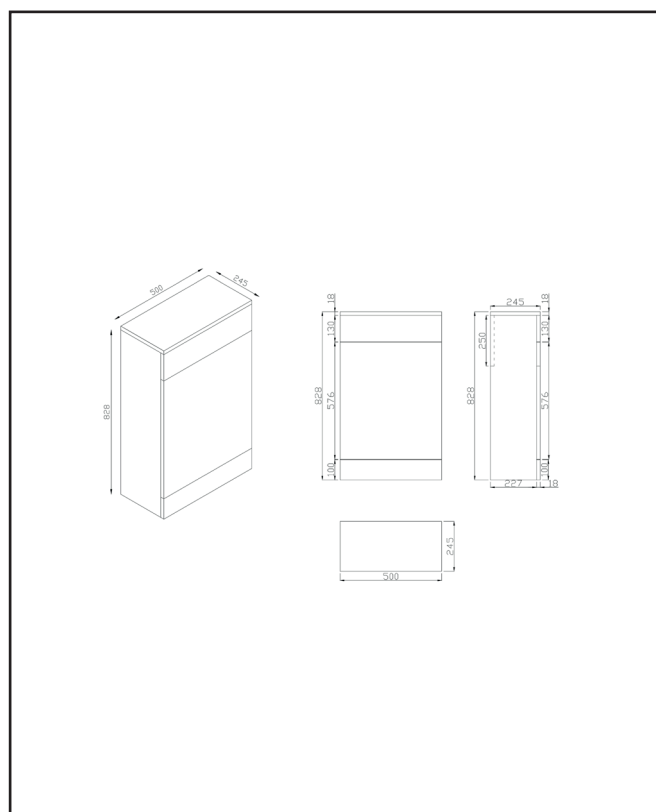

Product Name	AMBIENCE-WCUNIT-WHITE
Product Description	Ambience WC Unit White
<b>Product Transportation</b>	
Barcode	5060766124162
Contry of origin	CH
Comodity code	9403609000
<b>Product Measurements</b>	
Product Weight (KG)	13.7
Product Width (mm)	500
Product Height (mm)	245
Product Depth (mm)	828
Product Length (mm)	0
<b>Primary Packed Measurements</b>	
Packaged Weight	14.8
Packed Length	530
Packed Width	285
Packed Height	870
<b>Packaging Weights</b>	
Card (kg)	1
Paper (kg)	6
Wood (kg)	n/a
Plastic (kg)	0.1
Compliance DOP	N/a

**Dimensions**  
(measurements in mm)