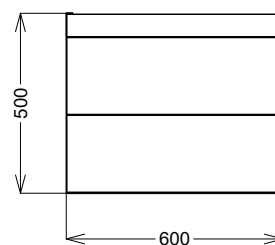

Product Name	AUBREY-600-VANITY-GREY
Product Description	Aubrey 600mm 2 Draw Vanity Dust Grey
Product Transportation	
Barcode	5060964932637
Country of origin	UK
Commodity code	6810999000
Product Measurements	
Product Weight (KG)	22.3
Product Width (mm)	600
Product Height (mm)	500
Product Depth (mm)	440
Product Length (mm)	0
Primary Packed Measurements	
Packaged Weight	24.05
Packed Length	520
Packed Width	470
Packed Height	645
Packaging Weights	
Card (kg)	1.45
Paper (kg)	0
Wood (kg)	0
Plastic (kg)	0.025
Compliance DOP	N/a

General Information	
Construction Material	Particle Board
Installation type	Wall Mounted
Colour / Finish	Dust Grey
Furniture Attributes	
Supplied Fully Assembled	Yes
Number Of Drawers	2
Number Of Doors	0
Soft Close Doors / Drawers	2
Moisture resistant	Yes
Internal Shelves	0
Door Opening Width (mm)	N/a
Drawer Opening Distance (mm)	290
Recommended Concealed Cistern	N/a
False Drawers	N/a
Number of False Drawers	N/a
Can the door be swapped over to open the opposite way	No
Which side is the door hinge located	N/a
Compatible Furniture Part Code	AUBREY
Compatible Basin Part Code	BASIN004
Handles	
Handle Style	Recessed (not supplied)
Handle Finish	Black, Chrome, Brushed Brass
Handle Material	Stainless Steel
Number of Handles	2

Dimensions

(measurements in mm)

LIFETIME GUARANTEE

We are confident in our products and we want our customer to be, we proudly give a lifetime guarantee on our taps and showers, further details can be found on our website