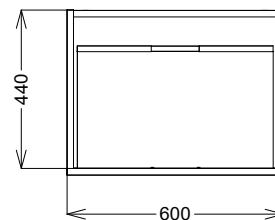

Product Name	AUBREY-600-VANITY-GREY
Product Description	Aubrey 600mm 2 Draw Vanity Dust Grey
Product Transportation	
Barcode	5060964932637
Country of origin	UK
Commodity code	6810999000
Product Measurements	
Product Weight (KG)	22.3
Product Width (mm)	600
Product Height (mm)	500
Product Depth (mm)	440
Product Length (mm)	0
Primary Packed Measurements	
Packaged Weight	24.05
Packed Length	520
Packed Width	470
Packed Height	645
Packaging Weights	
Card (kg)	1.45
Paper (kg)	0
Wood (kg)	0
Plastic (kg)	0.025
Compliance DOP	N/a

General Information	
Construction Material	Particle Board
Installation type	Wall Mounted
Colour / Finish	Dust Grey
Furniture Attributes	
Supplied Fully Assembled	Yes
Number Of Drawers	2
Number Of Doors	0
Soft Close Doors / Drawers	2
Moisture resistant	Yes
Internal Shelves	0
Door Opening Width (mm)	N/a
Drawer Opening Distance (mm)	290
Recommended Concealed Cistern	N/a
False Drawers	N/a
Number of False Drawers	N/a
Can the door be swapped over to open the opposite way	No
Which side is the door hinge located	N/a
Compatible Furniture Part Code	AUBREY
Compatible Basin Part Code	BASIN004
Handles	
Handle Style	Recessed (not supplied)
Handle Finish	Black, Chrome, Brushed Brass
Handle Material	Stainless Steel
Number of Handles	2

Dimensions

(measurements in mm)

LIFETIME GUARANTEE

We are confident in our products and we want our customer to be, we proudly give a lifetime guarantee on our taps and showers, further details can be found on our website