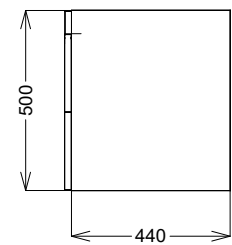

PRODUCT DATA SHEET

Aubrey 600 Vanity Unit Dust Grey

Product Code: AUBREY-600-VANITY-GREY

SCUDO
BEAUTIFUL BATHROOMS

0330 124 7290

sales@scudo.co.uk - www.scudo.co.uk

Scudo is the trading name of Harrison Bathrooms Ltd. Whilst we endeavour to ensure that the product information is accurate we accept no liability for any information given. All images are for illustration purposes only. Product images and specification are subject to change. Measurement are in millimetres and are nominal.

Product Name	AUBREY-600-VANITY-GREY
Product Description	Aubrey 600mm 2 Draw Vanity Dust Grey
Product Transportation	
Barcode	5060964932637
Country of origin	UK
Commodity code	6810999000
Product Measurements	
Product Weight (KG)	22.3
Product Width (mm)	600
Product Height (mm)	500
Product Depth (mm)	440
Product Length (mm)	0
Primary Packed Measurements	
Packaged Weight	24.05
Packed Length	520
Packed Width	470
Packed Height	645
Packaging Weights	
Card (kg)	1.45
Paper (kg)	0
Wood (kg)	0
Plastic (kg)	0.025
Compliance DOP	N/a

General Information	
Construction Material	Particle Board
Installation type	Wall Mounted
Colour / Finish	Dust Grey
Furniture Attributes	
Supplied Fully Assembled	Yes
Number Of Drawers	2
Number Of Doors	0
Soft Close Doors / Drawers	2
Moisture resistant	Yes
Internal Shelves	0
Door Opening Width (mm)	N/a
Drawer Opening Distance (mm)	290
Recommended Concealed Cistern	N/a
False Drawers	N/a
Number of False Drawers	N/a
Can the door be swapped over to open the opposite way	No
Which side is the door hinge located	N/a
Compatible Furniture Part Code	AUBREY
Compatible Basin Part Code	BASIN004
Handles	
Handle Style	Recessed (not supplied)
Handle Finish	Black, Chrome, Brushed Brass
Handle Material	Stainless Steel
Number of Handles	2