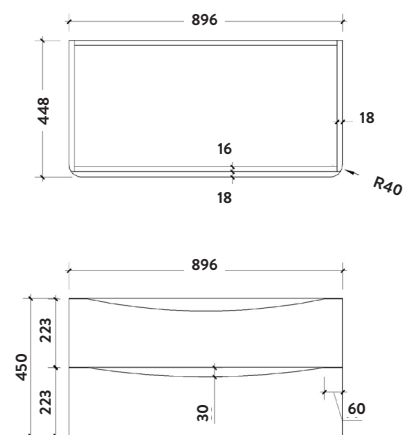

PRODUCT DATA SHEET

Bella 900 Wall Cabinet

Gloss White

Product Code: PAINT-BELLA-900WALLCAB-GWTE

0330 124 7290

sales@scudo.co.uk - www.scudo.co.uk

Scudo is the trading name of Harrison Bathrooms Ltd. Whilst we endeavour to ensure that the product information is accurate we accept no liability for any information given. All images are for illustration purposes only. Product images and specification are subject to change. Measurement are in millimetres and are nominal.

Product Measurements	
Product Weight:	28.5kg
Product Width:	448mm
Product Height:	450mm
Product Depth:	896mm
Product Length:	N/A
Product Transportation	
Barcode:	5060500643676
Country of Origin:	POL
Comodity Code:	9403609000
Primary Packed Measurements	
Packaged Weight:	30.4kg
Packaged Length:	548mm
Packaged Width:	1000mm
Packaged Height:	550mm
Packaging Weight	
Card:	2.01kg
Paper:	N/A
Wood:	N/A
Plastic:	0.4kg
General Information	
Construction Material:	Melamine
Installation Type:	Wall Mounted
Colour/Finish:	Gloss White
Furniture Attributes	
Supplied Fully Assembled:	Yes
Numbers of Drawers:	2
Number of Doors:	0
Soft Close Doors/Drawers:	Yes
Moisture Resistant:	Yes
Internal Shelves:	0
Door Opening Width:	N/A
Draw Opening Distance:	255mm
Advised Concealed Cistern:	N/A
False Draws:	No
Number of False Draws:	N/A
Hinge Location:	N/A
Compatible Furniture Code:	BELLA
Compatible Basin Part Code:	BELLA-900BASIN BELLA-COUNTERTOP-900-GWTE
Handles	
Handle Style:	Recessed Cut Out
Handle Finish:	N/A
Handle Material:	N/A
Number of Handles:	2
Compliance DOP	
HBDOC059 / HBDOC058	

Dimensions

(measurements in mm)

LIFETIME GUARANTEE

We are confident in our products and we want our customer to be, we proudly give a lifetime guarantee on our taps and showers, further details can be found on our website