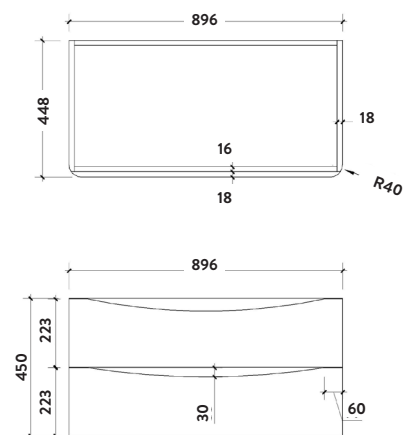

## Bella 900 Wall Cabinet Matt Grey

Product Code: BELLA-900WALLCAB-MATTGREY

**SCUDO**  
BEAUTIFUL BATHROOMS

0330 124 7290

sales@scudo.co.uk - www.scudo.co.uk

Scudo is the trading name of Harrison Bathrooms Ltd. Whilst we endeavour to ensure that the product information is accurate we accept no liability for any information given. All images are for illustration purposes only. Product images and specification are subject to change. Measurement are in millimetres and are nominal.

Product Measurements	
Product Weight:	28.5kg
Product Width:	448mm
Product Height:	450mm
Product Depth:	896mm
Product Length:	N/A
Product Transportation	
Barcode:	5060500645441
Country of Origin:	China
Comodity Code:	9403609000
Primary Packed Measurements	
Packaged Weight:	30.4kg
Packaged Length:	548mm
Packaged Width:	1000mm
Packaged Height:	550mm
Packaging Weight	
Card:	1.7kg
Paper:	N/A
Wood:	N/A
Plastic:	0.015kg
General Information	
Construction Material:	Melamine
Installation Type:	Wall Mounted
Colour/Finish:	Matt Grey
Furniture Attributes	
Supplied Fully Assembled:	Yes
Numbers of Drawers:	2
Number of Doors:	0
Soft Close Doors/Drawers:	Yes
Moisture Resistant:	Yes
Internal Shelves:	0
Door Opening Width:	N/A
Draw Opening Distance:	255mm
Advised Concealed Cistern:	N/A
False Draws:	No
Number of False Draws:	N/A
Hinge Location:	N/A
Compatible Furniture Code:	BELLA
Compatible Basin Part Code:	BELLA-900BASIN BELLA-COUNTERTOP-900-GWTE
Handles	
Handle Style:	Recessed Cut Out
Handle Finish:	N/A
Handle Material:	N/A
Number of Handles:	2
Compliance DOP	
HBDOC059 / HBDOC058	

**Dimensions**  
(measurements in mm)