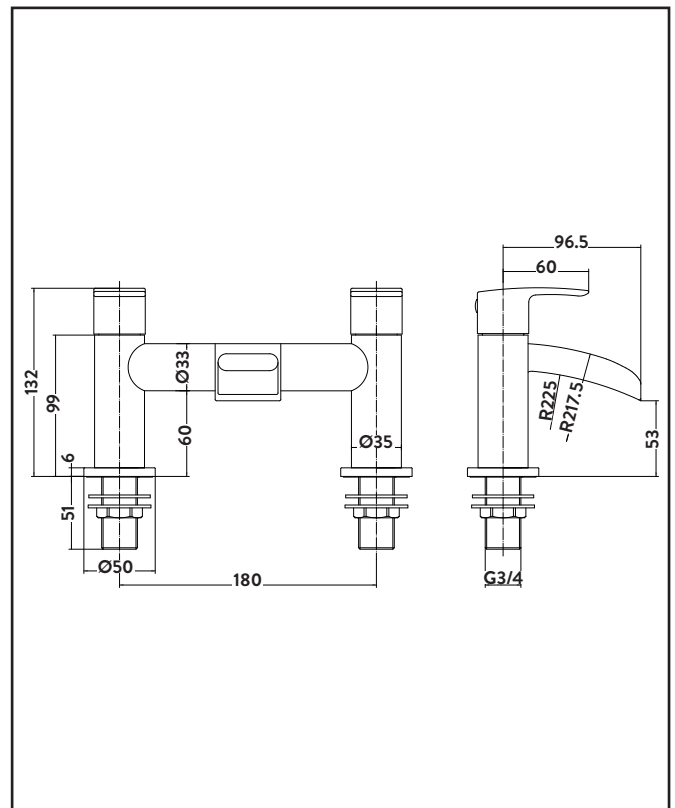

Product Name	TAP072L
Product Description	Bath Filler
<b>Product Transportation</b>	
Barcode	5060500640941
Country of origin	CH
Commodity code	8481801190
<b>Product Measurements</b>	
Product Weight (KG)	1.73
Product Width (mm)	230
Product Height (mm)	122
Product Depth (mm)	0
Product Length (mm)	0
<b>Primary Packed Measurements</b>	
Packaged Weight	1.915
Packed Length	245
Packed Width	205
Packed Height	160
<b>Packaging Weights</b>	
Card (kg)	0.326
Paper (kg)	8
Wood (kg)	n/a
Plastic (kg)	0.001
Compliance DOP	HBDOC007, HBDOC008

<b>General Information</b>	
Construction Material	Brass
Installation type	Deck Mounted
Colour / Finish	Chrome
<b>Tap / Shower Attributes</b>	
WRAS Approved	No
TMV Approved	No
Minimum Operating Pressure (bar)	0.5
Maximum Operating Pressure (bar)	5
Flexible Tails Included	No
Number of tap holes required	2
Handle Type	Lever
Swivel Spout	No
Inlet Connection	3/4 BSP
Outlet Connection	N/a
Tap Hole Diameter (mm)	32
Tap Type description	Manual Mixer
Includes Waste	No
Valve / Cartridge Type	Quarter Turn Cartridge
Cartridge Spare code	T8308-08
<b>Flow Rates</b>	
0.2bar (l/min)	8.6
0.5bar (l/min)	19.2
1bar (l/min)	27.4
2bar (l/min)	39.2
3bar (l/min)	50

### Dimensions

(measurements in mm)

Showering - Specification	
Anti-Scald	Yes
Shower Diverter function	Yes
Number of outlets	1
Thermostatic Temperature control	Yes
Cool Touch	No
Shower Handset functions	1
Minimum Working Pressure	0.5
Maximum Working Pressure	5
Shape	Square
Pipe Centres (mm)	150
Inlet Connection	3/4 BSP
Outlet Connection	1/2 BSP Handset
Adjustable	Yes
Adjustment (mm)	935 - 1250
Handle Type	Square
Spares Codes	
Diverter Spares	T43004-08
Thermostatic cartridge Spares	H104