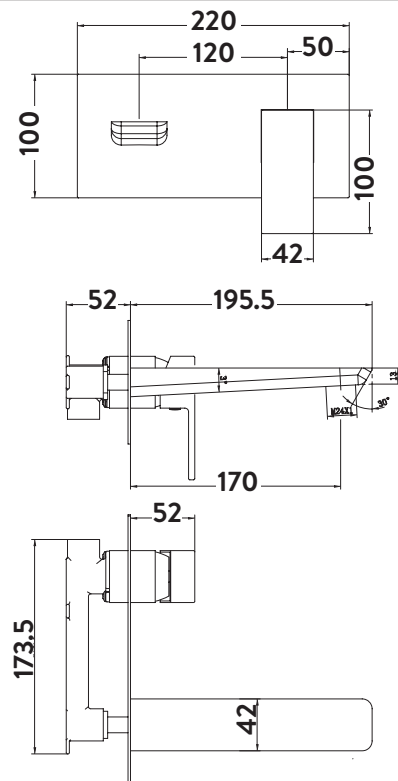

General Information	
Construction Material	Brass
Installation type	Wall Mounted
Colour / Finish	Matt Black
Tap / Shower Attributes	
WRAS Approved	No
TMV Approved	No
Minimum Operating Pressure (bar)	0.5
Maximum Operating Pressure (bar)	5
Flexible Tails Included	No
Number of tap holes required	0
Handle Type	Lever
Swivel Spout	No
Inlet Connection	1/2 BSP
Outlet Connection	N/a
Tap Hole Diameter (mm)	N/a
Tap Type description	Mono Mixer
Includes Waste	No
Valve / Cartridge Type	Single lever cartridges 35mm
Cartridge Spare code	N/a
Flow Rates	
0.2bar (l/min)	5.3
0.5bar (l/min)	11.3
1bar (l/min)	15.7
2bar (l/min)	21.3
3bar (l/min)	26

SCUDO
BEAUTIFUL BATHROOMS

0330 124 7290

sales@scudo.co.uk - www.scudo.co.uk

Scudo is the trading name of Harrison Bathrooms Ltd. Whilst we endeavour to ensure that the product information is accurate we accept no liability for any information given. All images are for illustration purposes only. Product images and specification are subject to change. Measurement are in millimetres and are nominal.

Dimensions
(measurements in mm)

LIFETIME GUARANTEE

We are confident in our products and we want our customer to be, we proudly give a lifetime guarantee on our taps and showers, further details can be found on our website.