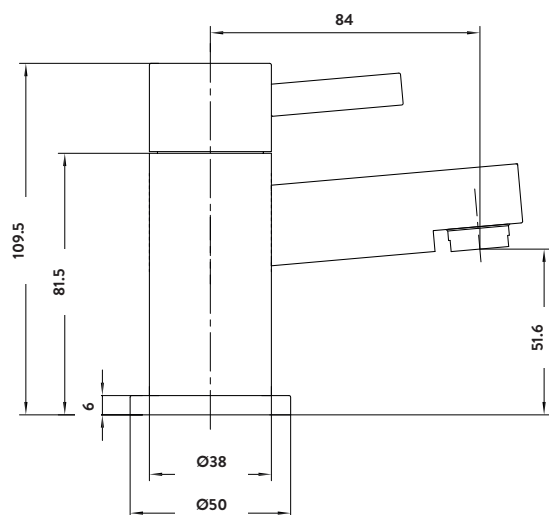

PRODUCT DATA SHEET

Premier Basin Taps (Pair)

Product Code: TAP105L

SCUDO
BEAUTIFUL BATHROOMS

0330 124 7290

sales@scudo.co.uk - www.scudo.co.uk

Scudo is the trading name of Harrison Bathrooms Ltd. Whilst we endeavour to ensure that the product information is accurate we accept no liability for any information given. All images are for illustration purposes only. Product images and specification are subject to change. Measurement are in millimetres and are nominal.

Product Name	TAP105L
Product Description	Bath Taps (Pair)
Product Transportation	
Barcode	5060500641061
Country of origin	CH
Commodity code	8481801190
Product Measurements	
Product Weight (KG)	1.19
Product Width (mm)	45
Product Height (mm)	109
Product Depth (mm)	0
Product Length (mm)	0
Primary Packed Measurements	
Packaged Weight	1.34
Packed Length	290
Packed Width	160
Packed Height	65
Packaging Weights	
Card (kg)	0.069
Paper (kg)	0
Wood (kg)	0
Plastic (kg)	0
Compliance DOP	HBDOC007, HBDOC008

General Information	
Construction Material	Brass
Installation type	Pillar Taps
Colour / Finish	Chrome
Tap / Shower Attributes	
WRAS Approved	No
TMV Approved	No
Minimum Operating Pressure (bar)	0.2
Maximum Operating Pressure (bar)	5
Flexible Tails Included	No
Number of tap holes required	2
Handle Type	Lever
Swivel Spout	No
Inlet Connection	3/4 BSP
Outlet Connection	N/a
Tap Hole Diameter (mm)	32
Tap Type description	BIB
Includes Waste	No
Valve / Cartridge Type	Quarter Turn Cartridge
Cartridge Spare code	T7607-08
Flow Rates	
0.2bar (l/min)	9
0.5bar (l/min)	19.8
1bar (l/min)	28.1
2bar (l/min)	38.7
3bar (l/min)	47.6