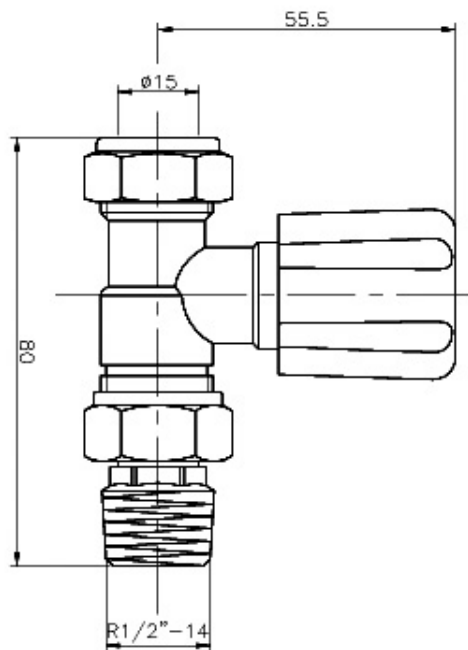

Sales Code: RV004

Description: Radiator Valves (Straight)

Product Dimensions

Height (mm):	78
Width (mm):	30
Depth (mm):	70
Length (mm):	
Nett Weight (kg):	0.4

Packaging Dimensions

Height (mm):	50
Width (mm):	110
Length (mm):	120
Gross Weight (kg):	0.4

Packaging Data

Box Colour:	White Cardboard Box
Box Qty:	1
Label Size:	100 x 50
Label Colour:	White Label
Label Qty:	1

Outer Box Dimensions (If Applicable)

Height (mm):	
Width (mm):	
Length (mm):	
Gross Weight (kg):	
Barcode:	5055369019946

Product Details

Country of Origin:	United Kingdom		
Fitting Instruction:	No		
Certification:	CE & UKCA: N/A	RoHS: N/A	WEEE: N/A
Colour/Finish:	Chrome		
RAL No:	N/A		
Product Material:	Steel		
Heat Element Wattage:	Not Applicable		
Heating Element Wattage Compatible:	N/A		
BTU Outputs:	30°C / N/A	50°C / N/A	60°C /
Thermal Outputs: (Watts)	30°C / N/A	50°C / N/A	60°C /
Pipe Centres - If Vertical:	N/A		
Pipe Centres - If Horizontal:	N/A		
Max Projection:	N/A		
Tube Diameter:	N/A		
Packaging Volume (L):	N/A		
Wall to Centre of Tappings:	N/A		
Floor to Centre of Tappings:	N/A		
Dual Fuel:	N/A		
IP Rating:			