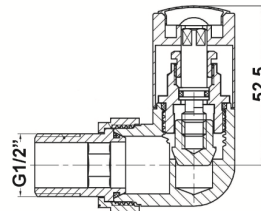

Sales Code: HT321

Description: Corner - Minimalist Rad Valve

Diagram shown is the valve with 'handwheel' control

Diagram shown is the valve with 'lockshield' control

Product Dimensions

Height (mm):	70
Width (mm):	68
Depth (mm):	49
Length (mm):	
Nett Weight (kg):	0.62

Packaging Dimensions

Height (mm):	60
Width (mm):	90
Length (mm):	95
Gross Weight (kg):	0.62

Packaging Data

Box Colour:	White Cardboard Box
Box Qty:	1
Label Size:	100 x 50
Label Colour:	White Label
Label Qty:	1

Outer Box Dimensions (If Applicable)

Height (mm):	
Width (mm):	
Length (mm):	
Gross Weight (kg):	
Barcode:	5055275871034

Product Details

Country of Origin:	United Kingdom		
Fitting Instruction:	No		
Certification:	CE & UKCA: N/A	RoHS: N/A	WEEE: No
Colour/Finish:	Chrome		
RAL No:	N/A		
Product Material:	Brass		
Heat Element Wattage:	Not Applicable		
Heating Element Wattage Compatible:	N/A		
BTU Outputs:	30°C / N/A	50°C / N/A	60°C /
Thermal Outputs: (Watts)	30°C / N/A	50°C / N/A	60°C /
Pipe Centres - If Vertical:	N/A		
Pipe Centres - If Horizontal:	N/A		
Max Projection:			
Tube Diameter:	15mm		
Packaging Volume (L):	N/A		
Wall to Centre of Tappings:	N/A		
Floor to Centre of Tappings:	N/A		
Dual Fuel:	N/A		
IP Rating:			