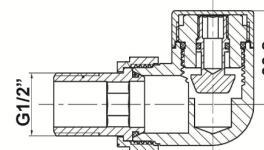

Sales Code: HT321

Description: Corner - Minimalist Rad Valve

Diagram shown is the valve with 'handwheel' control

Diagram shown is the valve with 'lockshield' control

Product Dimensions

Height (mm):	70
Width (mm):	68
Depth (mm):	49
Length (mm):	
Nett Weight (kg):	0.62

Packaging Dimensions

Height (mm):	60
Width (mm):	90
Length (mm):	95
Gross Weight (kg):	0.62

Packaging Data

Box Colour:	White Cardboard Box
Box Qty:	1
Label Size:	100 x 50
Label Colour:	White Label
Label Qty:	1

Outer Box Dimensions (If Applicable)

Height (mm):	
Width (mm):	
Length (mm):	
Gross Weight (kg):	
Barcode:	5055275871034

Product Details

Country of Origin:	United Kingdom		
Fitting Instruction:	No		
Certification:	CE & UKCA: N/A	RoHS: N/A	WEEE: No
Colour/Finish:	Chrome		
RAL No:	N/A		
Product Material:	Brass		
Heat Element Wattage:	Not Applicable		
Heating Element Wattage Compatible:	N/A		
BTU Outputs:	30°C / N/A	50°C / N/A	60°C /
Thermal Outputs: (Watts)	30°C / N/A	50°C / N/A	60°C /
Pipe Centres - If Vertical:	N/A		
Pipe Centres - If Horizontal:	N/A		
Max Projection:			
Tube Diameter:	15mm		
Packaging Volume (L):	N/A		
Wall to Centre of Tappings:	N/A		
Floor to Centre of Tappings:	N/A		
Dual Fuel:	N/A		
IP Rating:			