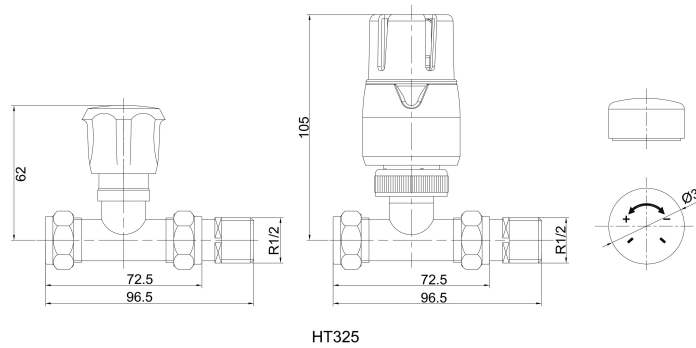

Sales Code: HT325

Description: Straight Thermo Radiator Valve Pack

Product Dimensions

Height (mm):	97
Width (mm):	110
Depth (mm):	50
Length (mm):	
Nett Weight (kg):	0.8

Packaging Dimensions

Height (mm):	70
Width (mm):	110
Length (mm):	90
Gross Weight (kg):	0.8

Packaging Data

Box Colour:	White Cardboard Box
Box Qty:	1
Label Size:	100 x 50
Label Colour:	White Label
Label Qty:	1

Outer Box Dimensions (If Applicable)

Height (mm):	
Width (mm):	
Length (mm):	
Gross Weight (kg):	
Barcode:	5055146148883

Product Details

Country of Origin:	China		
Fitting Instruction:	No		
Certification:	CE & UKCA: N/A	RoHS: N/A	WEEE: N/A
Colour/Finish:	Chrome		
RAL No:	N/A		
Product Material:	Steel		
Heat Element Wattage:	Not Applicable		
Heating Element Wattage Compatible:	N/A		
BTU Outputs:	30°C / N/A	50°C / N/A	60°C /
Thermal Outputs: (Watts)	30°C / N/A	50°C / N/A	60°C /
Pipe Centres - If Vertical:	N/A		
Pipe Centres - If Horizontal:	N/A		
Max Projection:	N/A		
Tube Diameter:	N/A		
Packaging Volume (L):	N/A		
Wall to Centre of Tappings:	N/A		
Floor to Centre of Tappings:	N/A		
Dual Fuel:	N/A		
IP Rating:			