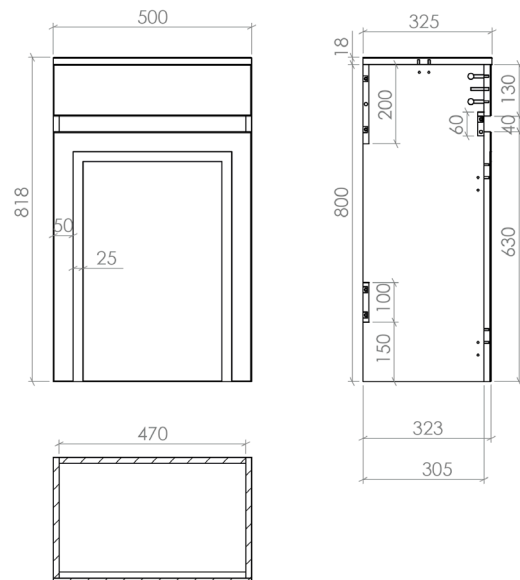

Product Measurements	
Product Weight:	15.5kg
Product Width:	500mm
Product Height:	818mm
Product Depth:	325mm
Product Length:	N/A
Product Transportation	
Barcode:	5060766122137
Country of Origin:	TURK
Comodity Code:	9403609000
Primary Packed Measurements	
Packaged Weight:	16.9kg
Packaged Length:	550mm
Packaged Width:	385mm
Packaged Height:	885mm
Packaging Weight	
Card:	1.3kg
Paper:	N/A
Wood:	N/A
Plastic:	0.005kg
General Information	
Construction Material:	Vinyl Wrapped MDF
Installation Type:	Floor Mounted
Colour / Finish:	Charcoal Grey
Furniture Attributes	
Supplied Fully Assembled:	Yes
Number of Drawer:	0
Number of Doors:	0
Soft Close Doors/Drawer:	Yes
Moisture Resistant:	Yes
Internal Shelves:	0
Door Opening Width:	N/A
Draw Opening Distance:	N/A
Advised Concealed Cistern:	CISTERN002
False Draws:	N/A
Number of False Draws:	N/A
Reversible Doors:	N/A
Hinge Location:	Both
Compatible Furniture Code:	CLASSICA-660-VANITY-CHARGREY CLASSICA-400-SIDE-CHARGREY
Compatible Basin Code:	CLASSICA-BASIN001
Handles	
Handle Styles:	N/A
Handle Finish:	N/A
Handle Material:	N/A
Number of Handles:	N/A
Compliance DOP	

## Dimensions (measurements in mm)