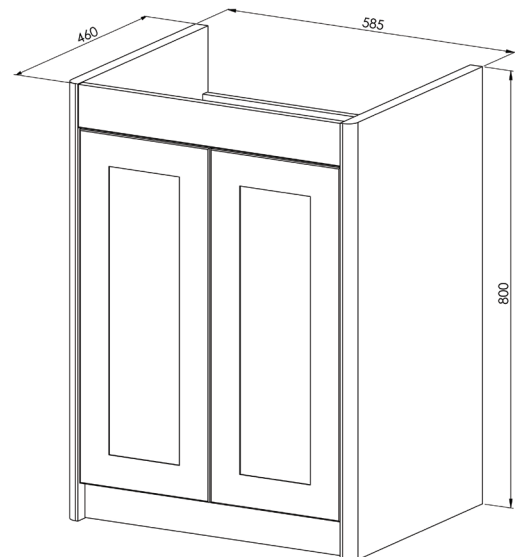

PRODUCT DATA SHEET

CLASSICA VANITY SILK CHALK WHITE

Product Code: CLASSICA002-VANITY-CHWTE

SCUDO
BEAUTIFUL BATHROOMS

0330 124 7290

sales@scudo.co.uk - www.scudo.co.uk

Scudo is the trading name of Harrison Bathrooms Ltd. Whilst we endeavour to ensure that the product information is accurate we accept no liability for any information given. All images are for illustration purposes only. Product images and specification are subject to change. Measurement are in millimetres and are nominal.

Product Name	CLASSICA002-VANITY-CHWTE
Product Description	Classica 600 Vanity Chalk White
Product Transportation	
Barcode	5060766124254
Country of origin	TURK
Commodity code	9403609000
Product Measurements	
Product Weight (KG)	16
Product Width (mm)	585
Product Height (mm)	460
Product Depth (mm)	800
Product Length (mm)	0
Primary Packed Measurements	
Packaged Weight	18
Packed Length	700
Packed Width	470
Packed Height	865
Packaging Weights	
Card (kg)	2
Paper (kg)	0
Wood (kg)	0
Plastic (kg)	0
Compliance DOP	N/a

General Information	
Construction Material	0
Installation type	0
Colour / Finish	0
Basin Attributes	
Basin Type	0
Number of Tap Holes	0
Compatible Tap codes	0
Overflow	0
Recommended waste type	0
Compatible Waste Part Code	0
Inner Bowl Width (mm)	0
Inner Bowl Length (mm)	0
Inner Bowl Depth (mm)	0

Dimensions
(measurements in mm)

LIFETIME GUARANTEE

We are confident in our products and we want our customer to be, we proudly give a lifetime guarantee on our taps and showers, further details can be found on our website.