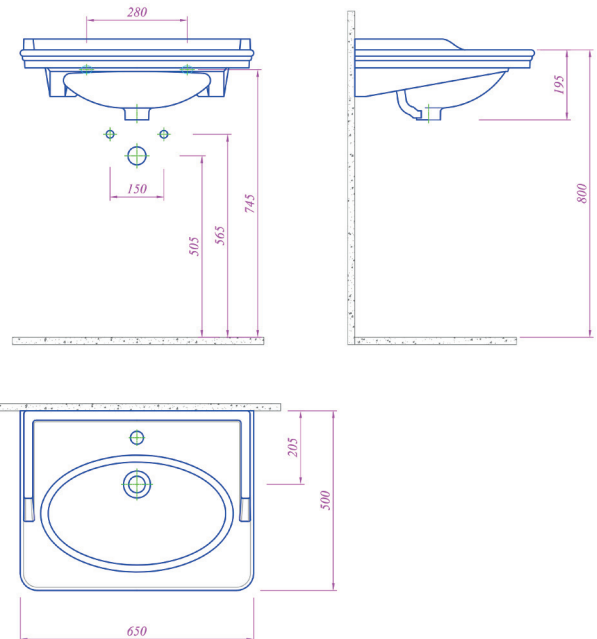

PRODUCT DATA SHEET

CLASSICA BASIN

Product Code: CLASSICA-BASIN002

SCUDO
BEAUTIFUL BATHROOMS

0330 124 7290

sales@scudo.co.uk - www.scudo.co.uk

Scudo is the trading name of Harrison Bathrooms Ltd. Whilst we endeavour to ensure that the product information is accurate we accept no liability for any information given. All images are for illustration purposes only. Product images and specification are subject to change. Measurement are in millimetres and are nominal.

Product Name	CLASSICA-BASIN002
Product Description	Classica Basin
Product Transportation	
Barcode	5060766124247
Contry of origin	TURK
Comodity code	6910900000
Product Measurements	
Product Weight (KG)	0
Product Width (mm)	0
Product Height (mm)	0
Product Depth (mm)	0
Product Length (mm)	0
Primary Packed Measurements	
Packaged Weight	0
Packed Length	0
Packed Width	0
Packed Height	0
Packaging Weights	
Card (kg)	0
Paper (kg)	0
Wood (kg)	0
Plastic (kg)	0
Compliance DOP	0

General Information	
Construction Material	0
Installation type	0
Colour / Finish	0
Basin Attributes	
Basin Type	0
Number of Tap Holes	0
Compatible Tap codes	0
Overflow	0
Recommended waste type	0
Compatible Waste Part Code	0
Inner Bowl Width (mm)	0
Inner Bowl Length (mm)	0
Inner Bowl Depth (mm)	0