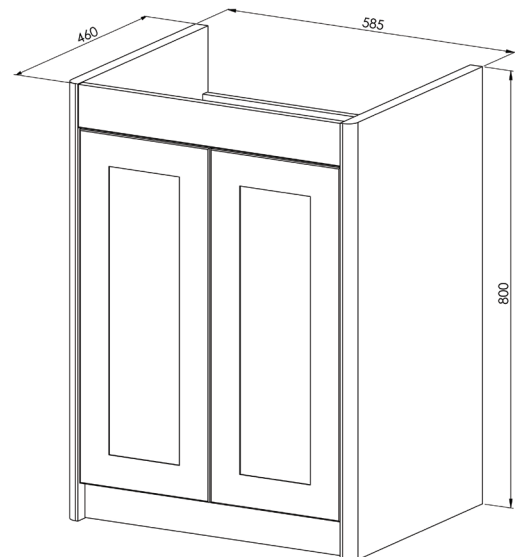

PRODUCT DATA SHEET

CLASSICA VANITY SILK CHARCOAL GREY

Product Code: CLASSICA002-VANITY-CHGREY

SCUDO
BEAUTIFUL BATHROOMS

0330 124 7290

sales@scudo.co.uk - www.scudo.co.uk

Scudo is the trading name of Harrison Bathrooms Ltd. Whilst we endeavour to ensure that the product information is accurate we accept no liability for any information given. All images are for illustration purposes only. Product images and specification are subject to change. Measurement are in millimetres and are nominal.

Product Name	CLASSICA002-VANITY-CHGREY
Product Description	Classica 600 Vanity Char Grey
Product Transportation	
Barcode	5060766124278
Contry of origin	TURK
Comodity code	9403609000
Product Measurements	
Product Weight (KG)	16
Product Width (mm)	585
Product Height (mm)	460
Product Depth (mm)	800
Product Length (mm)	0
Primary Packed Measurements	
Packaged Weight	18
Packed Length	700
Packed Width	470
Packed Height	865
Packaging Weights	
Card (kg)	2
Paper (kg)	0
Wood (kg)	0
Plastic (kg)	0
Compliance DOP	N/a

General Information	
Construction Material	0
Installation type	0
Colour / Finish	0
Basin Attributes	
Basin Type	0
Number of Tap Holes	0
Compatible Tap codes	0
Overflow	0
Recommended waste type	0
Compatible Waste Part Code	0
Inner Bowl Width (mm)	0
Inner Bowl Length (mm)	0
Inner Bowl Depth (mm)	0

Dimensions
(measurements in mm)

LIFETIME GUARANTEE

We are confident in our products and we want our customer to be, we proudly give a lifetime guarantee on our taps and showers, further details can be found on our website.