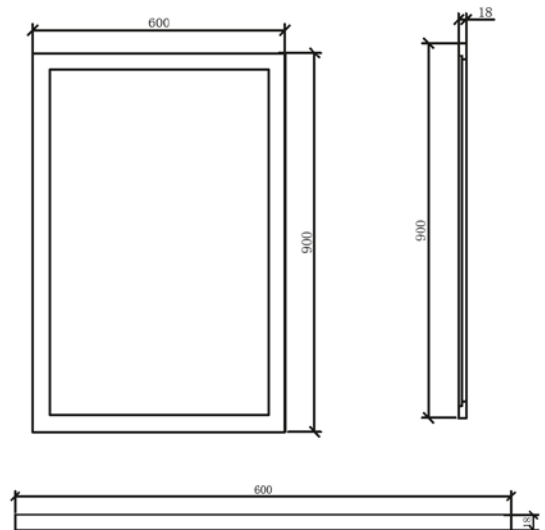

PRODUCT DATA SHEET

Classica Mirror Stone Grey

Product Code: CLASSICA-MIRROR-STGREY

SCUDO
BEAUTIFUL BATHROOMS

0330 124 7290

sales@scudo.co.uk - www.scudo.co.uk

Scudo is the trading name of Harrison Bathrooms Ltd. Whilst we endeavour to ensure that the product information is accurate we accept no liability for any information given. All images are for illustration purposes only. Product images and specification are subject to change. Measurement are in millimetres and are nominal.

Product Measurements	
Product Weight:	6.1kg
Product Width:	600mm
Product Height:	900mm
Product Depth:	18mm
Product Length:	N/A
Product Transportation	
Barcode:	5060766122182
Country of Origin:	Turkey
Comodity Code:	94036090000
Primary Packed Measurements	
Packaged Weight:	6.7kg
Packaged Length:	920mm
Packaged Width:	610mm
Packaged Height:	30mm
Packaging Weight	
Card:	0.5kg
Paper:	N/A
Wood:	N/A
Plastic:	N/A
General Information	
Construction Material:	Vinyl Wrapped MDF
Installation Type:	Floor Mounted
Colour/Finish:	Mirror / Stone Grey
Mirror Attributes	
Bulb Watts:	N/A
Bulb Type:	N/A
Voltage:	N/A
Switch Type:	N/A
Shaving Socket:	No
Demister:	No
Clock:	No
Hang Type:	Vertical/Portrait
Light Colour:	N/A
Lumens:	N/A
Light Temperature:	N/A
Dimmable:	N/A
Energy Rating:	N/A
Internal Shelves:	N/A
Down Light:	N/A
Bluetooth Speaker:	N/A
IP Rating:	N/A
Transformer Included:	N/A
Compliance DOP	

Dimensions
(measurements in mm)

LIFETIME GUARANTEE

We are confident in our products and we want our customer to be, we proudly give a lifetime guarantee on our taps and showers, further details can be found on our website