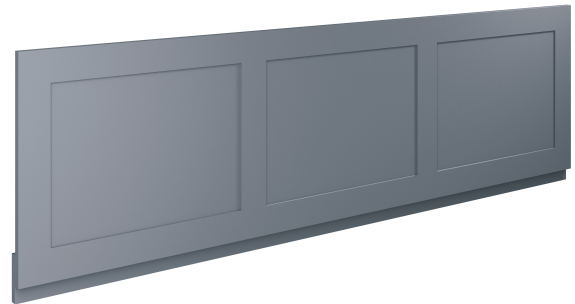

PRODUCT DATA SHEET

CLASSICA-FRONT1700PANEL-STGREY

Product Code: CLASSICA-FRONT1700PANEL-STGREY

SCUDO
BEAUTIFUL BATHROOMS

0330 124 7290

sales@scudo.co.uk - www.scudo.co.uk

Scudo is the trading name of Harrison Bathrooms Ltd. Whilst we endeavour to ensure that the product information is accurate we accept no liability for any information given. All images are for illustration purposes only. Product images and specification are subject to change. Measurement are in millimetres and are nominal.

| | |
|------------------------------------|--------------------------------------|
| Product Name | CLASSICA-FRONT1700PANEL-STGREY |
| Product Description | Classica 1700 Front Panel Stone Grey |
| Product Transportation | |
| Barcode | 5060766124186 |
| Country of origin | Turkey |
| Commodity code | 9403609000 |
| Product Measurements | |
| Product Weight (KG) | 13.500 |
| Product Width (mm) | 1700 |
| Product Height (mm) | 480-560 |
| Product Depth (mm) | 18 |
| Product Length (mm) | - |
| Primary Packed Measurements | |
| Packaged Weight | 14.2 |
| Packed Length | 1700 |
| Packed Width | 14.2 |
| Packed Height | 35 |
| Packaging Weights | |
| Card (kg) | 0.7 |
| Paper (kg) | 0 |
| Wood (kg) | 0 |
| Plastic (kg) | 0.050 |
| Compliance DOP | N/a |

| | |
|------------------------------------|-----------------|
| General Information | |
| Construction Material | MDF Painted |
| Installation type | Bath fixed |
| Colour / Finish | Silk Stone Grey |
| Bath Attributes | |
| Bath Water Capacity (Litres) | 0 |
| Bath Water Capacity (m3) | 0 |
| Shape | 0 |
| Handed | 0 |
| Bath Feet included | 0 |
| Supplied with Tap Holes | 0 |
| Height of Overflow / Soaking Depth | 0 |
| Internal Length Base (mm) | 0 |
| Internal Width / Depth Base (mm) | 0 |
| Internal Height (mm) | 0 |
| Supplied with Front panel | 0 |
| Supplied with End panel | 0 |
| Compatible Panel Part Code | 0 |