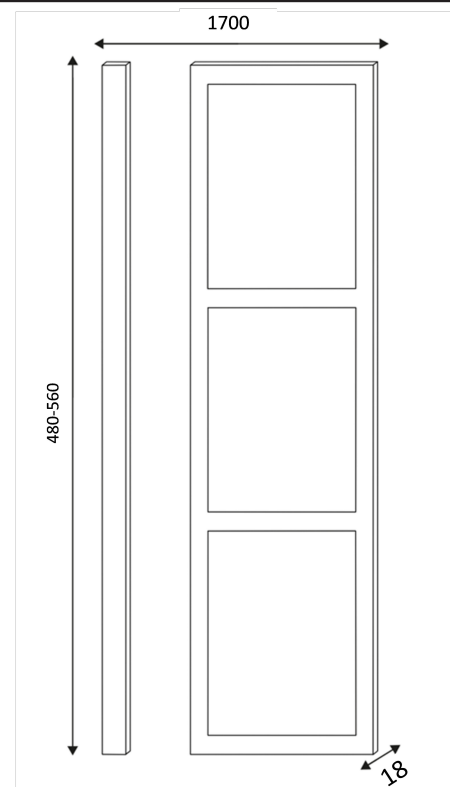

PRODUCT DATA SHEET

CLASSICA-FRONT1700PANEL-STGREY

Product Code: CLASSICA-FRONT1700PANEL-STGREY

SCUDO
BEAUTIFUL BATHROOMS

0330 124 7290

sales@scudo.co.uk - www.scudo.co.uk

Scudo is the trading name of Harrison Bathrooms Ltd. Whilst we endeavour to ensure that the product information is accurate we accept no liability for any information given. All images are for illustration purposes only. Product images and specification are subject to change. Measurement are in millimetres and are nominal.

| | |
|------------------------------------|--------------------------------------|
| Product Name | CLASSICA-FRONT1700PANEL-STGREY |
| Product Description | Classica 1700 Front Panel Stone Grey |
| Product Transportation | |
| Barcode | 5060766124186 |
| Country of origin | Turkey |
| Commodity code | 9403609000 |
| Product Measurements | |
| Product Weight (KG) | 13.500 |
| Product Width (mm) | 1700 |
| Product Height (mm) | 480-560 |
| Product Depth (mm) | 18 |
| Product Length (mm) | - |
| Primary Packed Measurements | |
| Packaged Weight | 14.2 |
| Packed Length | 1700 |
| Packed Width | 14.2 |
| Packed Height | 35 |
| Packaging Weights | |
| Card (kg) | 0.7 |
| Paper (kg) | 0 |
| Wood (kg) | 0 |
| Plastic (kg) | 0.050 |
| Compliance DOP | N/a |

| | |
|------------------------------------|-----------------|
| General Information | |
| Construction Material | MDF Painted |
| Installation type | Bath fixed |
| Colour / Finish | Silk Stone Grey |
| Bath Attributes | |
| Bath Water Capacity (Litres) | 0 |
| Bath Water Capacity (m3) | 0 |
| Shape | 0 |
| Handed | 0 |
| Bath Feet included | 0 |
| Supplied with Tap Holes | 0 |
| Height of Overflow / Soaking Depth | 0 |
| Internal Length Base (mm) | 0 |
| Internal Width / Depth Base (mm) | 0 |
| Internal Height (mm) | 0 |
| Supplied with Front panel | 0 |
| Supplied with End panel | 0 |
| Compatible Panel Part Code | 0 |