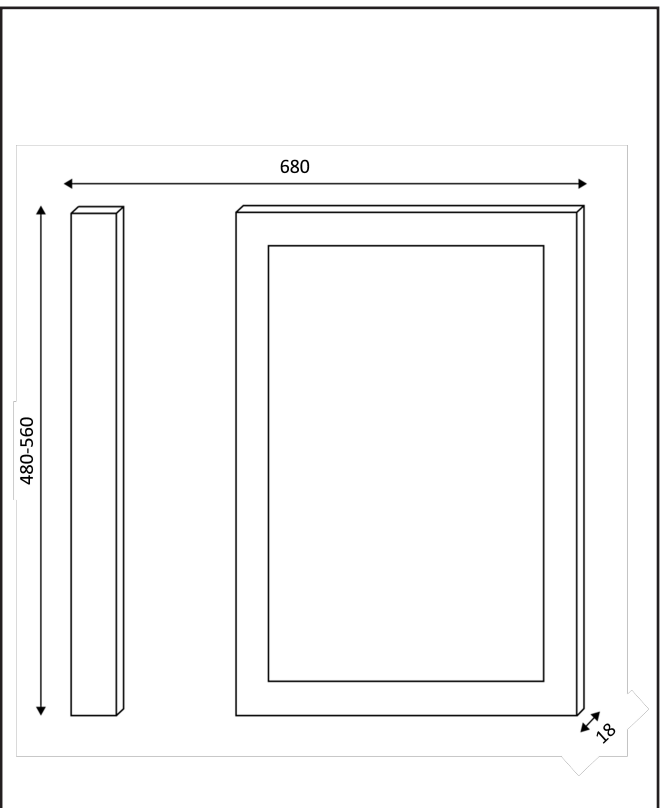

PRODUCT DATA SHEET

CLASSICA-ENDPANEL700-CHGREY

Product Code: CLASSICA-ENDPANEL700-CHGREY

SCUDO
BEAUTIFUL BATHROOMS

0330 124 7290

sales@scudo.co.uk - www.scudo.co.uk

Scudo is the trading name of Harrison Bathrooms Ltd. Whilst we endeavour to ensure that the product information is accurate we accept no liability for any information given. All images are for illustration purposes only. Product images and specification are subject to change. Measurement are in millimetres and are nominal.

Product Name	CLASSICA-ENDPANEL700-CHGREY
Product Description	Classica 700 End Panel Charcoal Grey
Product Transportation	
Barcode	5060766124186
Country of origin	Turkey
Commodity code	9403609000
Product Measurements	
Product Weight (KG)	5.000
Product Width (mm)	680
Product Height (mm)	480-560
Product Depth (mm)	18
Product Length (mm)	-
Primary Packed Measurements	
Packaged Weight	5.7
Packed Length	720
Packed Width	625
Packed Height	35
Packaging Weights	
Card (kg)	0.6
Paper (kg)	0
Wood (kg)	0
Plastic (kg)	0.030
Compliance DOP	N/a

General Information	
Construction Material	MDF Painted Bath
Installation type	fixed
Colour / Finish	Silk Charcoal Grey
Bath Attributes	
Bath Water Capacity (Litres)	0
Bath Water Capacity (m3)	0
Shape	0
Handed	0
Bath Feet included	0
Supplied with Tap Holes	0
Height of Overflow / Soaking Depth	0
Internal Length Base (mm)	0
Internal Width / Depth Base (mm)	0
Internal Height (mm)	0
Supplied with Front panel	0
Supplied with End panel	0
Compatible Panel Part Code	0