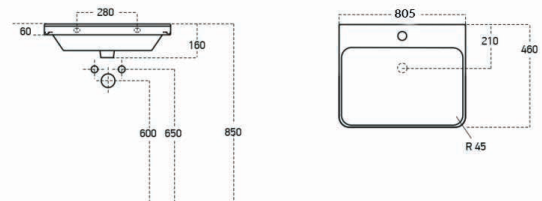

PRODUCT DATA SHEET

Deep 800 Basin

Product Code: DEEP800

SCUDO
BEAUTIFUL BATHROOMS

0330 124 7290

sales@scudo.co.uk - www.scudo.co.uk

Scudo is the trading name of Harrison Bathrooms Ltd. Whilst we endeavour to ensure that the product information is accurate we accept no liability for any information given. All images are for illustration purposes only. Product images and specification are subject to change. Measurement are in millimetres and are nominal.

Product Name	DEEP800
Product Description	Deep 800 Basin
Product Transportation	
Barcode	5060500646349
Country of origin	TURK
Commodity code	6910900000
Product Measurements	
Product Weight (KG)	22.95
Product Width (mm)	805
Product Height (mm)	190
Product Depth (mm)	470
Product Length (mm)	110
Primary Packed Measurements	
Packaged Weight	23.45
Packed Length	n/a
Packed Width	810
Packed Height	200
Packaging Weights	
Card (kg)	0.5
Paper (kg)	n/a
Wood (kg)	n/a
Plastic (kg)	n/a
Compliance DOP	n/a

General Information	
Construction Material	Ceramic
Installation type	Furniture Mounted
Colour / Finish	White gloss
Basin Attributes	
Basin Type	Furniture Mounted
Number of Tap Holes	1
Compatible Tap codes	Mono Mixer
Overflow	Yes
Recommended waste type	Slotted
Compatible Waste Part Code	WASTE94, WASTE88, WASTE92, WASTE93, WASTE100, BLACK094, BLACK098
Inner Bowl Width (mm)	805
Inner Bowl Length (mm)	110
Inner Bowl Depth (mm)	470