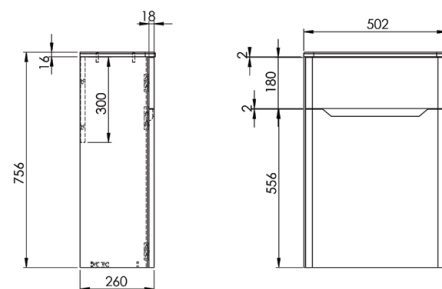

## Ella WC Unit

Product Code: ELLA-WCUNIT-GREEN

**SCUDO**  
BEAUTIFUL BATHROOMS

0330 124 7290

sales@scudo.co.uk - www.scudo.co.uk

Scudo is the trading name of Harrison Bathrooms Ltd. Whilst we endeavour to ensure that the product information is accurate we accept no liability for any information given. All images are for illustration purposes only. Product images and specification are subject to change. Measurement are in millimetres and are nominal.

Product Name	ELLA-WCUNIT-GREEN
Product Description	Ella 500 WC Unit Green
<b>Product Transportation</b>	
Barcode	5060766125022
Country of origin	TRK
Commodity code	9403609000
<b>Product Measurements</b>	
Product Weight (KG)	13.5
Product Width (mm)	502
Product Height (mm)	756
Product Depth (mm)	260
Product Length (mm)	0
<b>Primary Packed Measurements</b>	
Packaged Weight	14.8
Packed Length	522
Packed Width	776
Packed Height	0
<b>Packaging Weights</b>	
Card (kg)	1.2
Paper (kg)	0
Wood (kg)	0
Plastic (kg)	0.1
Compliance DOP	N/a

## Dimensions

(measurements in mm)