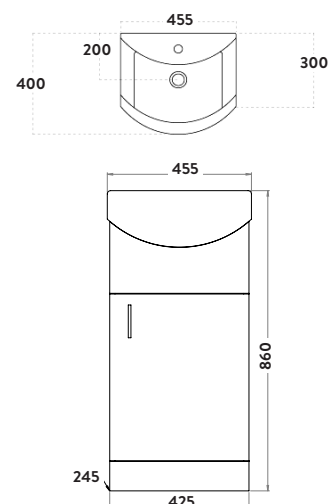

## Lanza 450mm Basin Unit Anthracite

Product Code: LANZA-450-BASINUNIT-ANTHRACITE

**SCUDO**  
BEAUTIFUL BATHROOMS

0330 124 7290

sales@scudo.co.uk - www.scudo.co.uk

Scudo is the trading name of Harrison Bathrooms Ltd. Whilst we endeavour to ensure that the product information is accurate we accept no liability for any information given. All images are for illustration purposes only. Product images and specification are subject to change. Measurement are in millimetres and are nominal.

Product Measurements	
Product Weight:	12.3kg
Product Width:	425mm
Product Height:	860mm
Product Depth:	245mm
Product Length:	0
Product Transportation	
Barcode:	5060500649715
Country of Origin:	Turkey
Comodity Code:	9403609010
Primary Packed Measurements	
Packaged Weight:	13kg
Packaged Length:	440mm
Packaged Width:	880mm
Packaged Height:	260mm
Packaging Weight	
Card:	0.7kg
Paper:	N/A
Wood:	N/A
Plastic:	0.508kg
General Information	
Construction Material:	Vinyl Wrapped MDF
Installation Type:	Floor Mounted
Colour / Finish:	Anthracite
Furniture Attributes	
Supplied Fully Assembled:	Yes
Number of Drawer:	0
Number of Doors:	1
Soft Close Doors/Drawer:	Yes
Moisture Resistant:	Yes
Internal Shelves:	Yes
Door Opening Width:	410mm
Draw Opening Distance:	N/A
Advised Concealed Cistern:	N/A
False Draws:	No
Number of False Draws:	0
Reversible Doors:	No
Hinge Location:	Right
Compatible Furniture Code:	LANZA-500-WCUNIT LANZA-600WCUNIT-ANTHRACITE
Compatible Basin Code:	LANZA450BASIN
Handles	
Handle Styles:	Vertical Bar
Handle Finish:	Chrome or Black
Handle Material:	Steel
Number of Handles:	1
Compliance DOP	

### Dimensions (measurements in mm)