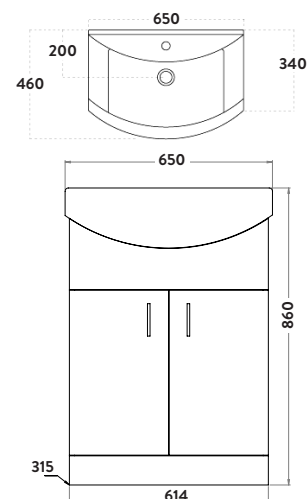

Product Measurements

Product Weight:	15kg
Product Width:	614mm
Product Height:	860mm
Product Depth:	315mm
Product Length:	0

Product Transportation

Barcode:	5060500649746
Country of Origin:	Turkey
Comodity Code:	9403609010

Primary Packed Measurements

Packaged Weight:	16kg
Packaged Length:	630mm
Packaged Width:	880mm
Packaged Height:	330mm

Packaging Weight

Card:	0.9kg
Paper:	N/A
Wood:	N/A
Plastic:	0.004kg

General Information

Construction Material:	Vinyl Wrapped MDF
Installation Type:	Floor Mounted
Colour / Finish:	Anthracite

Furniture Attributes

Supplied Fully Assembled:	Yes
Number of Drawer:	0
Number of Doors:	2
Soft Close Doors/Drawer:	Yes
Moisture Resistant:	Yes
Internal Shelves:	Yes
Door Opening Width:	590mm
Draw Opening Distance:	N/A
Advised Concealed Cistern:	N/A
False Draws:	No
Number of False Draws:	No
Reversible Doors:	No
Hinge Location:	Both
Compatible Furniture Code:	LANZA-500-WCUNIT LANZA-600WCUNIT
Compatible Basin Code:	LANZA-650-BASINCER

Handles

Handle Styles:	Vertical Bar
Handle Finish:	Chrome or Black
Handle Material:	Steel
Number of Handles:	2

Compliance DOP

Dimensions

(measurements in mm)

LIFETIME GUARANTEE

We are confident in our products and we want our customer to be, we proudly give a lifetime guarantee on our taps and showers, further details can be found on our website