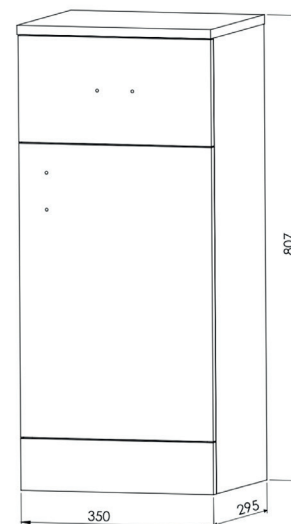

## Lanza Drawer Unit

Product Code: POLAR-DRAWERUNIT

**SCUDO**  
BEAUTIFUL BATHROOMS

0330 124 7290

sales@scudo.co.uk - www.scudo.co.uk

Scudo is the trading name of Harrison Bathrooms Ltd. Whilst we endeavour to ensure that the product information is accurate we accept no liability for any information given. All images are for illustration purposes only. Product images and specification are subject to change. Measurement are in millimetres and are nominal.

Product Name	POLAR-DRAWERUNIT
Product Description	Lanza Polar White Drawer Unit 300mm
<b>Product Transportation</b>	
Barcode	5060766125381
Contry of origin	TURK
Comodity code	9403609000
<b>Product Measurements</b>	
Product Weight (KG)	0
Product Width (mm)	0
Product Height (mm)	0
Product Depth (mm)	0
Product Length (mm)	0
<b>Primary Packed Measurements</b>	
Packaged Weight	0
Packed Length	0
Packed Width	0
Packed Height	0
<b>Packaging Weights</b>	
Card (kg)	0.8
Paper (kg)	n/a
Wood (kg)	n/a
Plastic (kg)	0.05
Compliance DOP	N/a

**Dimensions**  
(measurements in mm)