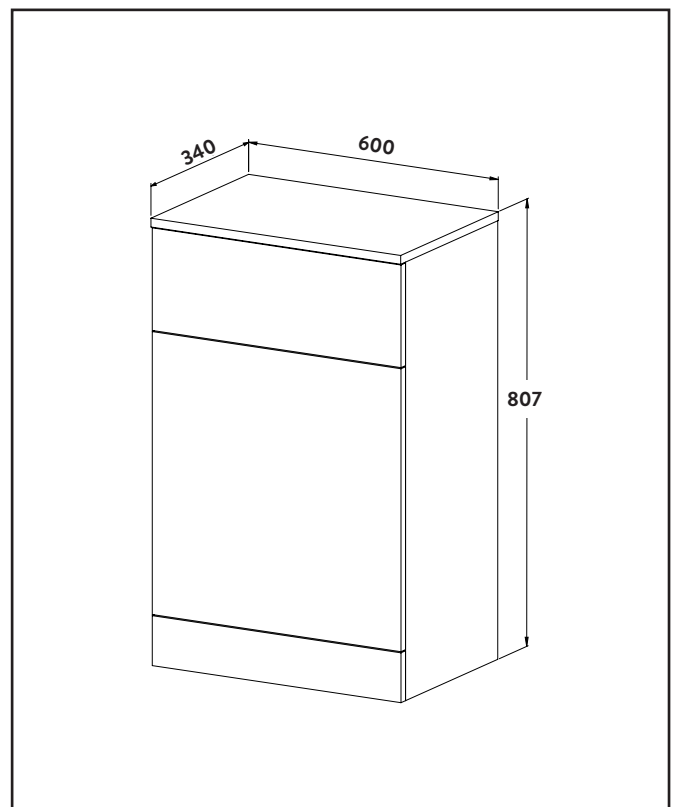

PRODUCT DATA SHEET

Lanza 600 WC Unit Gloss White - WC UNIT ONLY

Product Code: POLAR-600WCUNIT

0330 124 7290

sales@scudo.co.uk - www.scudo.co.uk

Scudo is the trading name of Harrison Bathrooms Ltd. Whilst we endeavour to ensure that the product information is accurate we accept no liability for any information given. All images are for illustration purposes only. Product images and specification are subject to change. Measurement are in millimetres and are nominal.

Product Measurements	
Product Weight:	14kg
Product Width:	600mm
Product Height:	807mm
Product Depth:	340mm
Product Length:	N/A
Product Transportation	
Barcode:	5060766125312
Country of Origin:	Turkey
Comodity Code:	9403609010
Primary Packed Measurements	
Packaged Weight:	15kg
Packaged Length:	620mm
Packaged Width:	820mm
Packaged Height:	360mm
Packaging Weight	
Card:	0.59kg
Paper:	N/A
Wood:	N/A
Plastic:	N/A
General Information	
Construction Material:	Vinyl Wrapped MDF
Installation Type:	Floor Mounted
Colour / Finish:	Gloss White
Furniture Attributes	
Supplied Fully Assembled:	Yes
Number of Drawer:	N/A
Number of Doors:	N/A
Soft Close Doors/Drawer:	Yes
Moisture Resistant:	Yes
Internal Shelves:	No
Door Opening Width:	N/A
Draw Opening Distance:	N/A
Advised Concealed Cistern:	CISTERN002
False Draws:	No
Number of False Draws:	N/A
Reversible Doors:	No
Hinge Location:	Left
Compatible Furniture Code:	LANZA RANGE
Compatible Basin Code:	N/A
Handles	
Handle Styles:	N/A
Handle Finish:	N/A
Handle Material:	N/A
Number of Handles:	N/A
Compliance DOP	